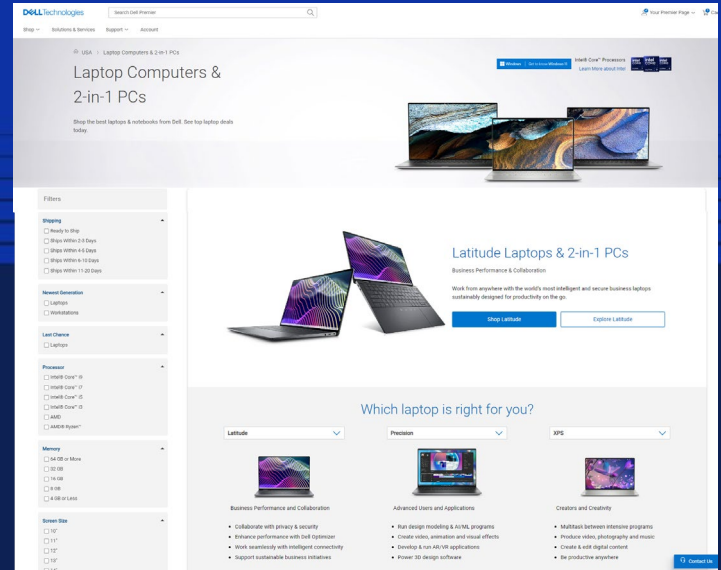

## Local Portal High-Level Features

-  Catalog of Dell Products, Services and Software
-  Standard Configurations
-  User Access Management
-  Reporting and Analytics
-  Order Tracking
-  24/7 Customer Service
-  Quote Access

# Dell Catalogs

Shop a complete line of Dell's end-to-end technology solutions and 3<sup>rd</sup> party accessories

*\*Only available if your organization has approved catalog ordering in addition to your standards.*