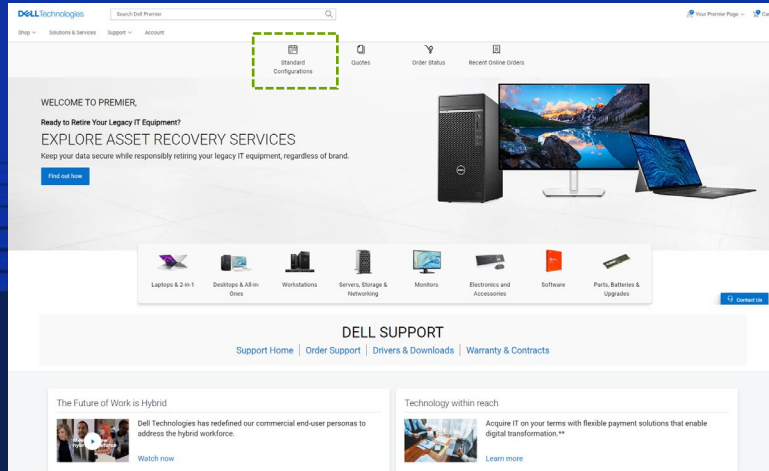

Dell Standard Configurations

Personalized product bundles created according to your specifications, at negotiated pricing

- Set company-wide standards for repeat purchasing
- Assign product names and categories that align with your business needs
- Control IT spend and lock configurations at negotiated pricing
- Add to cart, or customize and buy configurations with a single click
- Receive notifications per item when a standard configuration is about to be, or has retired
- Connect with Sales on any configuration with the chat icon*

*Availability may vary by country and region. Roadmaps and timelines are subject to change. Contact your account teams for more information.