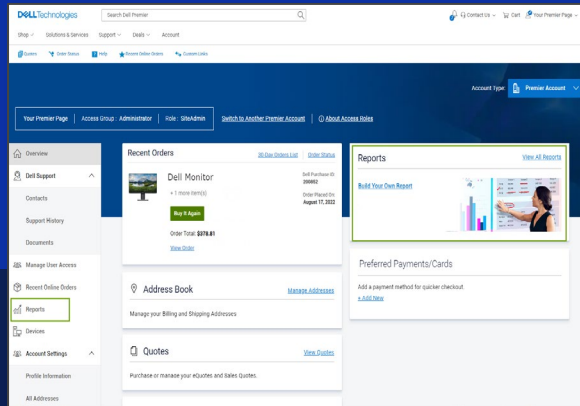

Reporting

Easily customize and download reports within your Premier Page

- Create your reporting dashboard from a large selection of filters for details about your order, customer, tracking and delivery data; offering a fast and reliable self-service experience
- View a variety of reports relating to current and past Dell purchases. Contact your Dell Technologies account team to discuss which reporting option is best for your business

*If the report feature is not available in your account, please contact your Dell Technologies Account Team