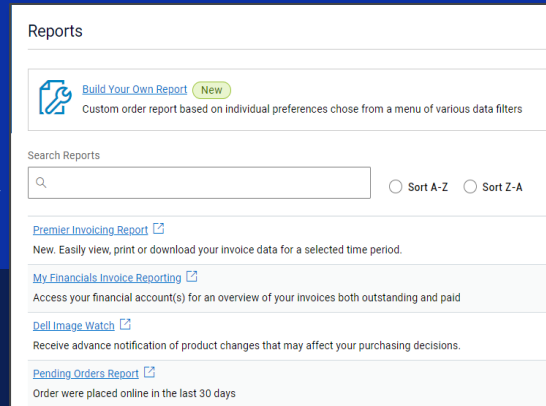

Reporting

Easily customize and download reports within your Premier Page

- Create your reporting dashboard from a large selection of filters for details about your order, customer, tracking and delivery data; offering a fast and reliable self-service experience
- View a variety of reports relating to current and past Dell purchases. Contact your Dell Technologies account team to discuss which reporting option is best for your business

*If the report feature is not available in your account, please contact your Dell Technologies Account Team