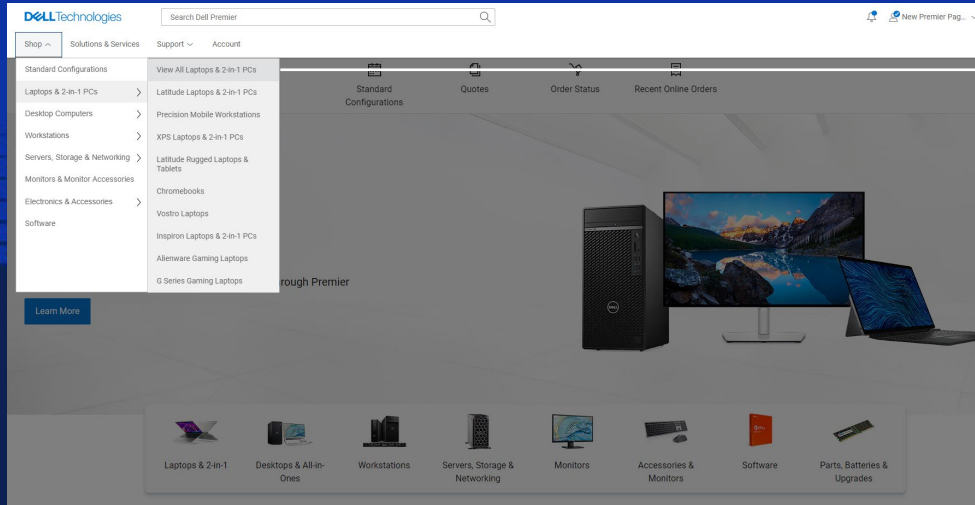

Dell Catalogs

Shop a complete line of Dell's end-to-end technology solutions and 3rd party accessories

*Only available if your organization has approved catalog ordering in addition to your standards.