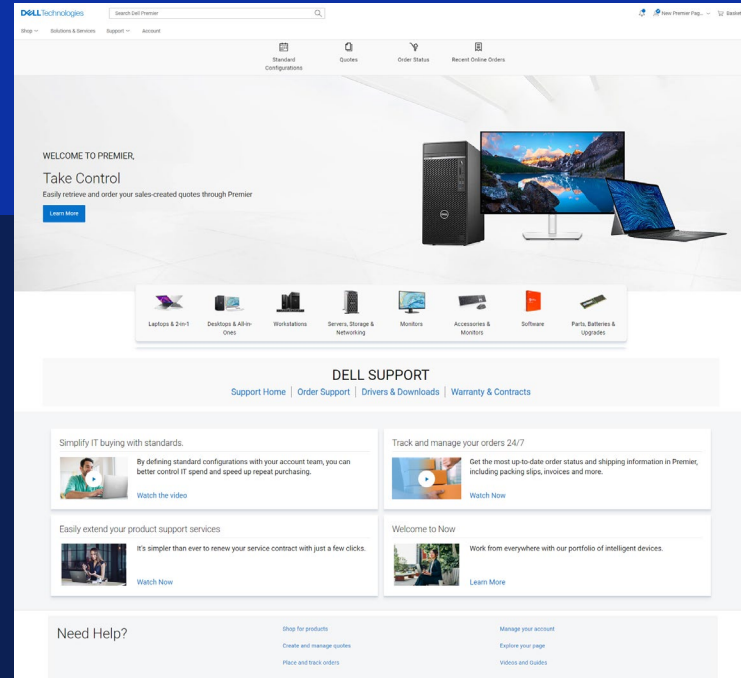

# Dell Premier

A Deep Dive into Local Portal's Capabilities

**DELL** Technologies

---

Local portal modernizes your IT procurement process, by shopping your catalog in a tailored online solution that simplifies purchasing and gives you greater control over the entire ecosystem.

## Local Portal High-Level Features

-  Catalog of Dell Products, Services and Software
-  Standard Configurations
-  User Access Management
-  Reporting and Analytics
-  Order Tracking
-  24/7 Customer Service
-  Quote Access