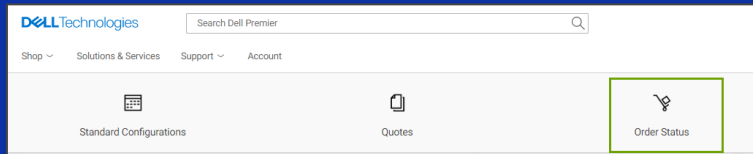

Order Tracking

Easily access tracking information and review orders

- With a click of a button, easily access your order status at your convenience
- Manage orders with ease: view packing slips, invoices, and *initiate returns
- Click on the order number to access useful links, such as contact customer support, and carrier information
- Access previous orders from up to the past 2 years
- Receive emails detailing order tracking and shipping confirmation

*Not available in CN, TW or HK