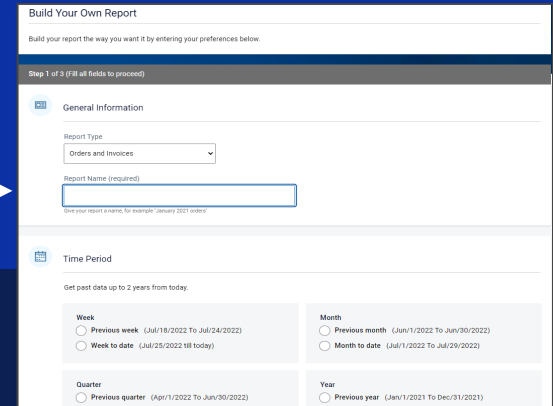

Reporting

Easily customize and download reports within your Premier Page

- Create your reporting dashboard from a large selection of filters for details about your order, customer, tracking and delivery data; offering a fast and reliable self-service experience
- View a variety of reports relating to current and past Dell purchases. Contact your Dell Technologies account team to discuss which reporting option is best for your business

*If the report feature is not available in your account, please contact your Dell Technologies Account Team