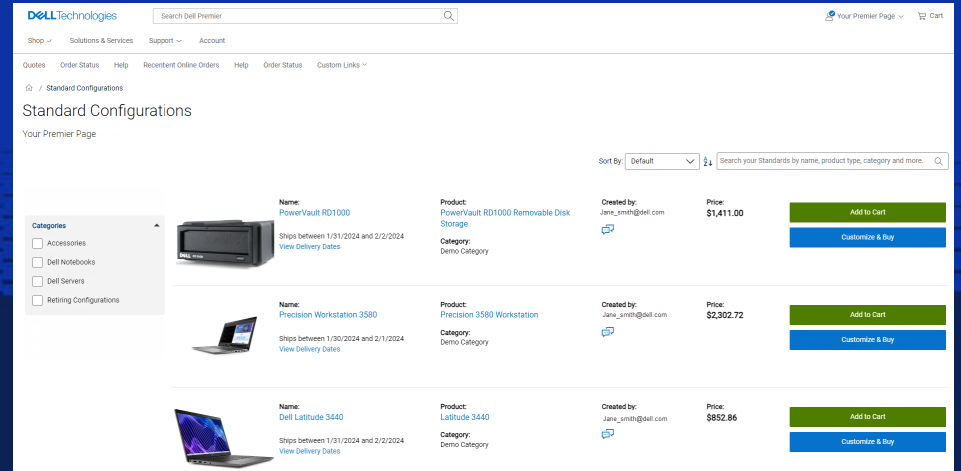

Dell Standard Configurations

Personalized product bundles created according to your specifications, at negotiated pricing

- Set company-wide standards for repeat purchasing
- Assign product names and categories that align with your business needs
- Control IT spend and lock configurations at negotiated pricing
- Add to cart, or customize and buy configurations with a single click
- Receive notifications per item when a standard configuration is about to be, or has retired
- Connect with Sales on any configuration with the chat icon*

*Availability may vary by country and region. Roadmaps and timelines are subject to change. Contact your account teams for more information.