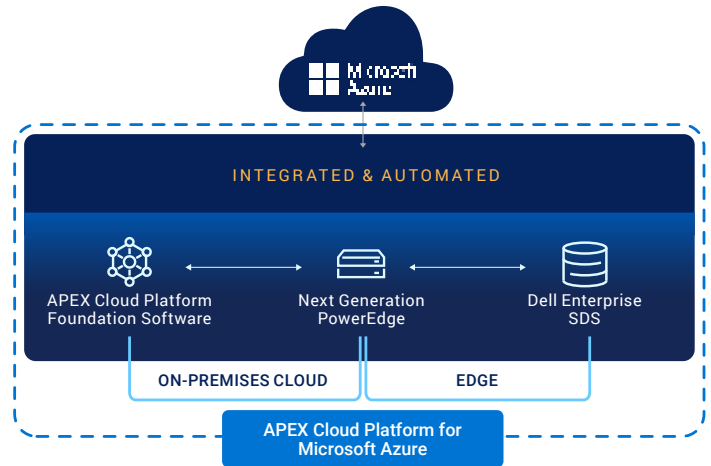

Azure Local OEM License is pre-installed at purchase, further extending the simplicity, flexibility, and affordability of the platform.

Simplified licensing through Azure Local OEM License

APEX Cloud Platform for Azure is the result of extensive engineering collaboration between Dell and Microsoft. Similarly, Dell and Microsoft are working together to offer a whole new way of licensing core elements of the Azure Local implementation. The turnkey APEX Cloud Platform for Azure comes with the perpetual software license bundle pre-installed, making the procurement process easy, budget-friendly, and available for unlimited usage throughout the life of the hardware.

The Azure Local OEM License bundle uniquely enables perpetual licensing for Azure Local 23H2, Windows Server Data Center 2022, and Azure Kubernetes Service, including unlimited usage of Azure Kubernetes Service. With a single upfront cost, you gain significant price advantages without recurring renewals. The platform is optimized for hybrid cloud environments, ensuring seamless operation of both legacy and modern applications. Additionally, it provides unified vendor support, acting as a one-stop shop for comprehensive