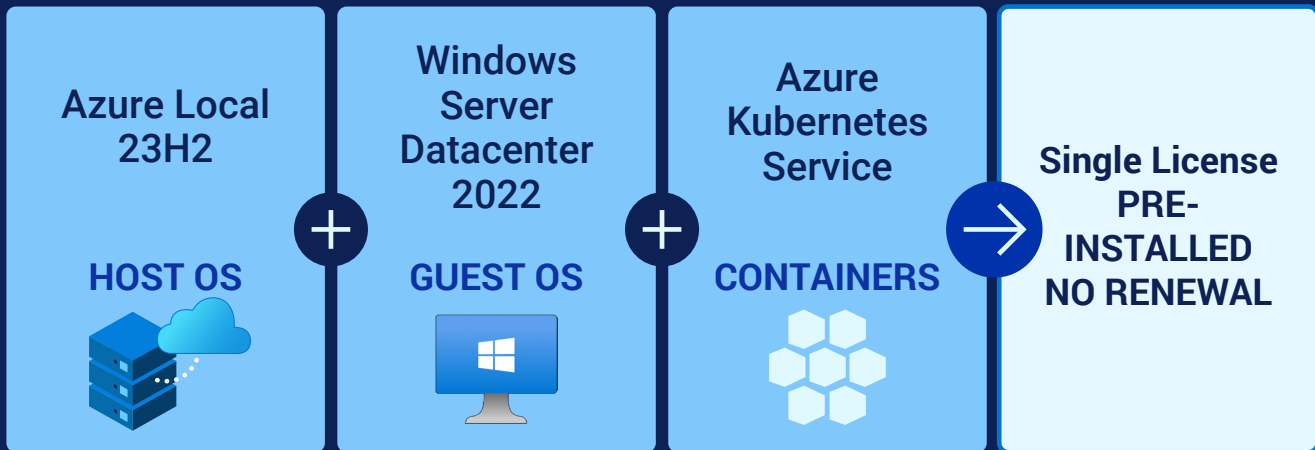

Simple, Scalable Hybrid Cloud with a Perpetual License Bundle

Order APEX Cloud Platform for Microsoft Azure with a single, pre-installed license

This solution brief describes a whole new way to license software for Dell APEX Cloud Platform for Microsoft Azure: **Azure Local OEM License**. It's a one-time, fixed price, perpetual software bundle license that's as flexible and easy as it is budget friendly.

Azure Local OEM License lets IT consume three fundamental core components of any Azure Local implementation – Azure Local software-defined infrastructure, Windows Server guest virtual machines, and Azure Kubernetes Service – so your organization can consume services as needs dictate.

Azure Local OEM License Bundle

Pre-installed perpetual license out of the box with APEX Cloud Platform for Microsoft Azure

An end-to-end Azure hybrid cloud that is easy to deploy and manage

One-time upfront cost for all three services offers price advantages with no reoccurring renewal.