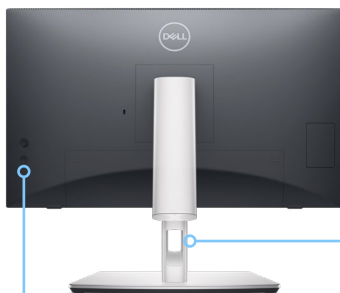

Adjust to your comfort

Sturdy articulating stand allows you to easily tilts, swivels, slants and raises (up to 110 mm) without interfering with cable flow. This monitor is durable and has cushions on the bottom edge to protect against bumps.