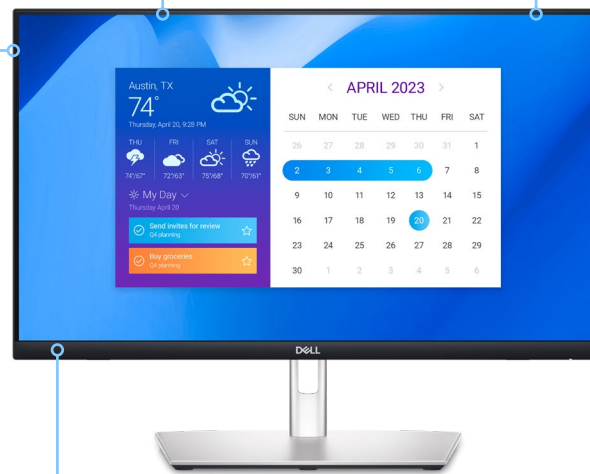

Stay productive with FHD (1920 x 1080) resolution on a 23.8" monitor.

**Color consistency comes standard**

See consistent, vibrant colors across a wide viewing angle enabled by In-Plane Switching (IPS) technology. With 99% sRGB coverage, you get precise colors right out of the box.

**Enhanced manageability**

MAC Address pass-through<sup>1</sup>, PXE Boot and Wake-on-LAN are conveniently built in.

**Intuitive 10 point touch**

Enable a more natural and responsive experience; tap, swipe, slide and pinch in a snap.

**Extensive connectivity**

Easily connect to a variety of devices with extensive connectivity ports, including display port, HDMI, and quick access SuperSpeed 5Gbps USB ports.

Optimize eye comfort with built-in **ComfortView Plus** that reduces harmful blue light emissions without compromising color.

**Easy-to-use joystick control**

To navigate through the On-Screen Display (OSD) menu

**Adjust to your comfort**

Articulating stand allows you to tilt, swivel, slant, and height adjustable (up to 110mm).