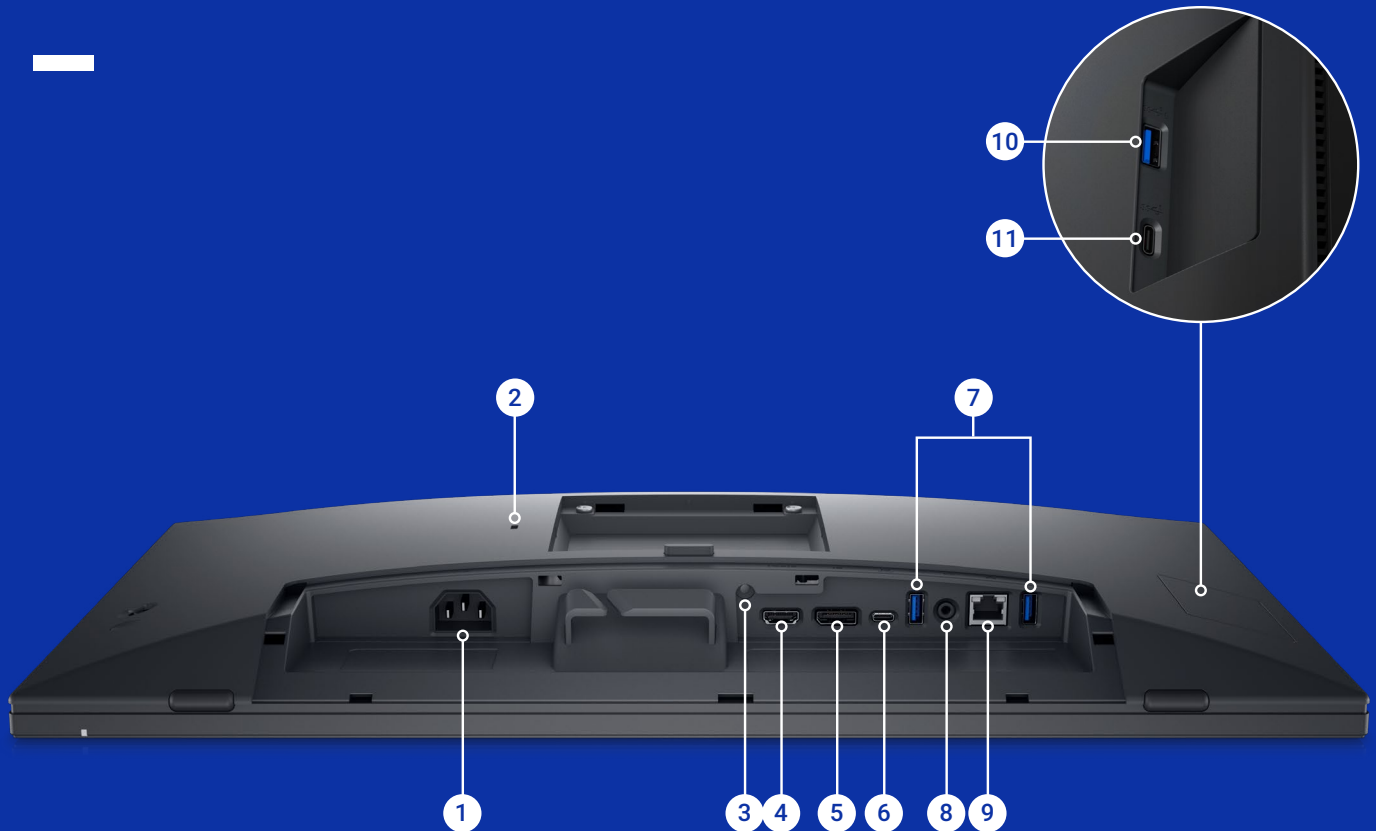

# Ports & Slots

- |          |                                   |           |                                          |
|----------|-----------------------------------|-----------|------------------------------------------|
| <b>1</b> | Power connector                   | <b>7</b>  | USB 3.2 Gen1 Type-A downstream port (x2) |
| <b>2</b> | Security lock slot <sup>1</sup>   | <b>8</b>  | Audio line-out                           |
| <b>3</b> | Stand lock feature                | <b>9</b>  | RJ45                                     |
| <b>4</b> | HDMI                              | <b>10</b> | USB 3.2 Gen1 Type-A downstream port      |
| <b>5</b> | DisplayPort 1.2                   | <b>11</b> | USB 3.2 Gen1 Type-C downstream port      |
| <b>6</b> | USB 3.2 Gen1 Type-C upstream port |           |                                          |