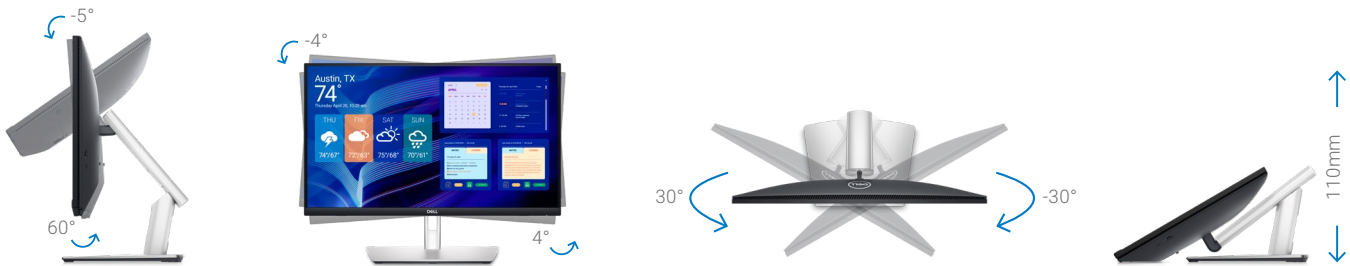

## Jumpstart productivity

Simply press the monitor power button, and the power sync feature seamlessly starts your monitor and connected Dell PC.<sup>2</sup>

<sup>1</sup> Dell adheres to standard USB-C specifications and protocol. Functionality with non-Dell USB-C systems may vary.

<sup>2</sup> The power sync feature on this Dell USB-C Monitor enables start up and wake-on-demand on compatible Dell PCs. Please check your Dell PC to ensure support of this feature.

<sup>3</sup> MAC Address pass-through functionality is tested to work with most Dell PC systems. Functionality on non-Dell systems may vary.

# Designed for you

This monitor features an articulating stand and cable management design that hides cables in the monitor riser.

## Adjust to your comfort

Sturdy articulating stand allows you to easily tilts, swivels, slants and raises (up to 110 mm) without interfering with cable flow. This monitor is durable and has cushions on the bottom edge to protect against bumps.