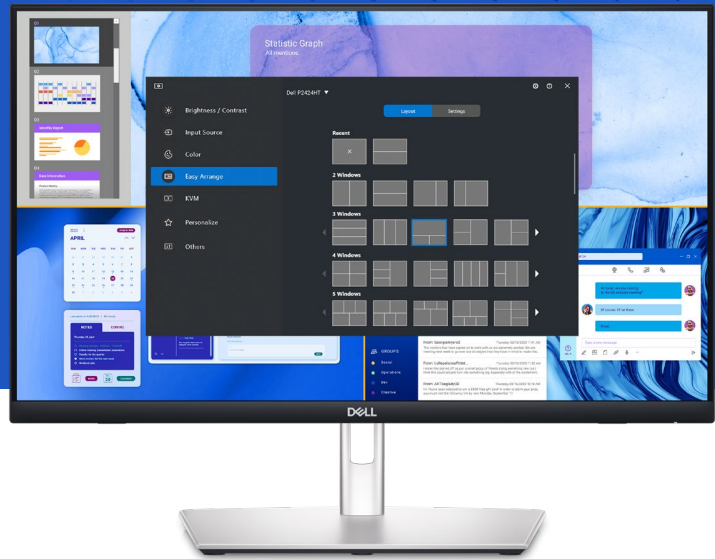

Dell Display Manager

Improved multitasking

Organize your screen with Easy Arrange and save profiles with Easy Arrange Memory.

Smooth deployment

Manage your fleet of monitors with features that are automatic, comprehensive and compatible with several tools.¹

Convenient customization

Quickly access your favorite features and functions with the menu launcher and hot keys.

[Download Dell Display Manager](#)

¹ Tools including SCCM/Intune and Command Line Interface scripts.