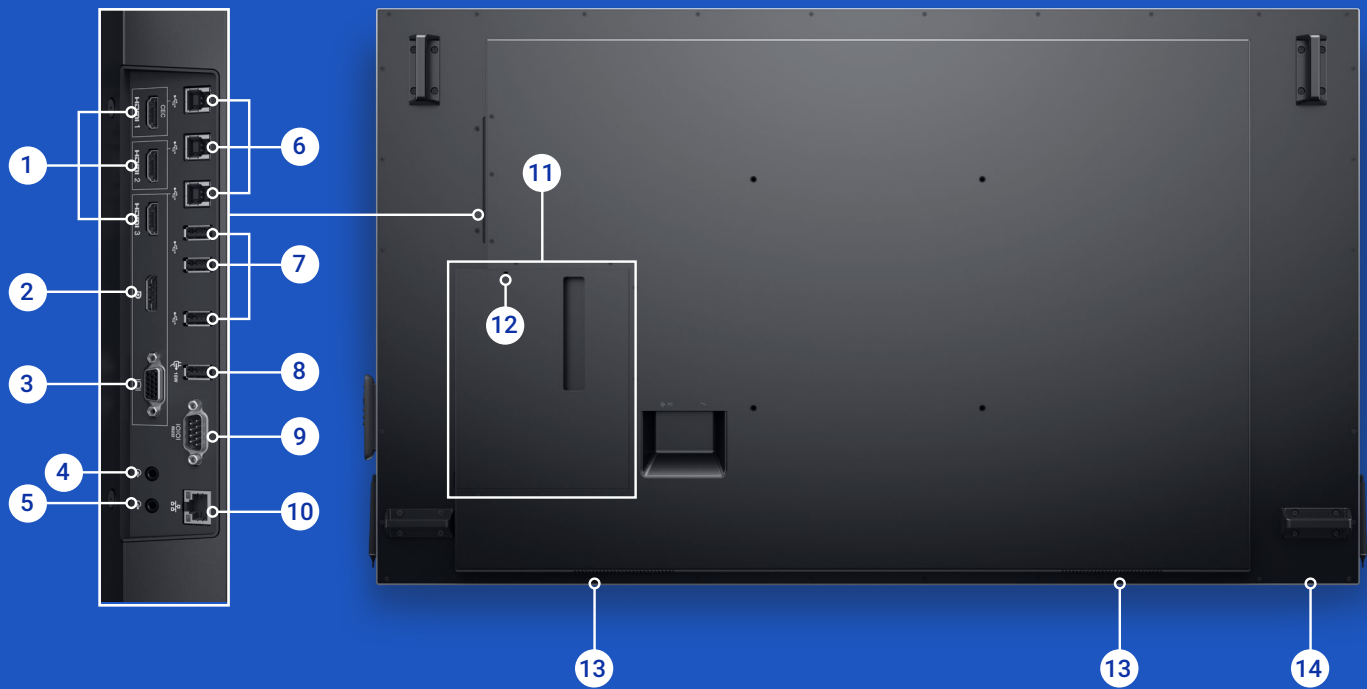

Chief Large FUSION Manual Height Adjustable Floor Stand – LFAUB

This floor AV stand incorporates rounded edges and sleek features to give a softer, professional feel that fits well in corporate and classroom environments. The height can be adjusted by one person via hand or on a power drill.

Chief Large Fusion LSA1U Fixed Wall Display Mount

This robust mount with quick installation features secures heavy displays to protect user investments. Plumb adjustment helps vertically align the display.

Large Fusion™ Manual Height Adjustable Mobile AV Cart – LPAUB

This mobile Fusion AV cart incorporates rounded edges and sleek features to give the cart a softer professional feel that fits well in corporate and classroom environments. The height can be adjusted by one person via hand or 1/2" hex bit on a power drill.

Ports & Slots

- 1** HDMI (3)
- 2** DisplayPort
- 3** VGA
- 4** Audio line-in
- 5** Audio line-out¹
- 6** USB 3.0 upstream (3)
- 7** USB 3.0 downstream (3)

- 8** USB charging port
- 9** RS232
- 10** RJ45
- 11** OptiPlex holder
- 12** Security lock slot
- 13** Speakers
- 14** Power on/off button