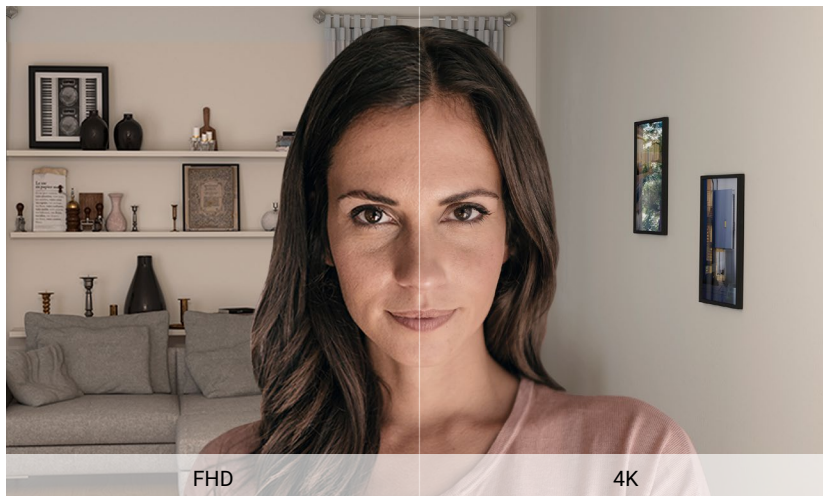

Get an unblocked view on your virtually borderless monitor with this sleek webcam mount.

Attach the magnetic mount on your webcam without tools and enjoy neat cable management.

Flexibly attach your webcam to the tripod¹ using the inbox tripod adapter.

[Click here to explore the Dell UltraSharp Webcam.](#)

¹ Tripod not included.

Look your best, always

Superior picture quality in extreme lighting environments

Digital overlap HDR delivers accurate colors even when you're overexposed because you're near a bright window.

Automatically eliminates grainy images

The perfect combination of Temporal Noise Reduction (3DNR) and Spatial Noise Reduction (2DNR) brings video noise reduction to the next level, offering crisp and clear picture quality even in low light.

Keeping you in focus

As the world's most intelligent 4K webcam¹, advanced AI auto-framing works to always stay focused on what matters most — you. It keeps you at the center of the picture no matter where you move.