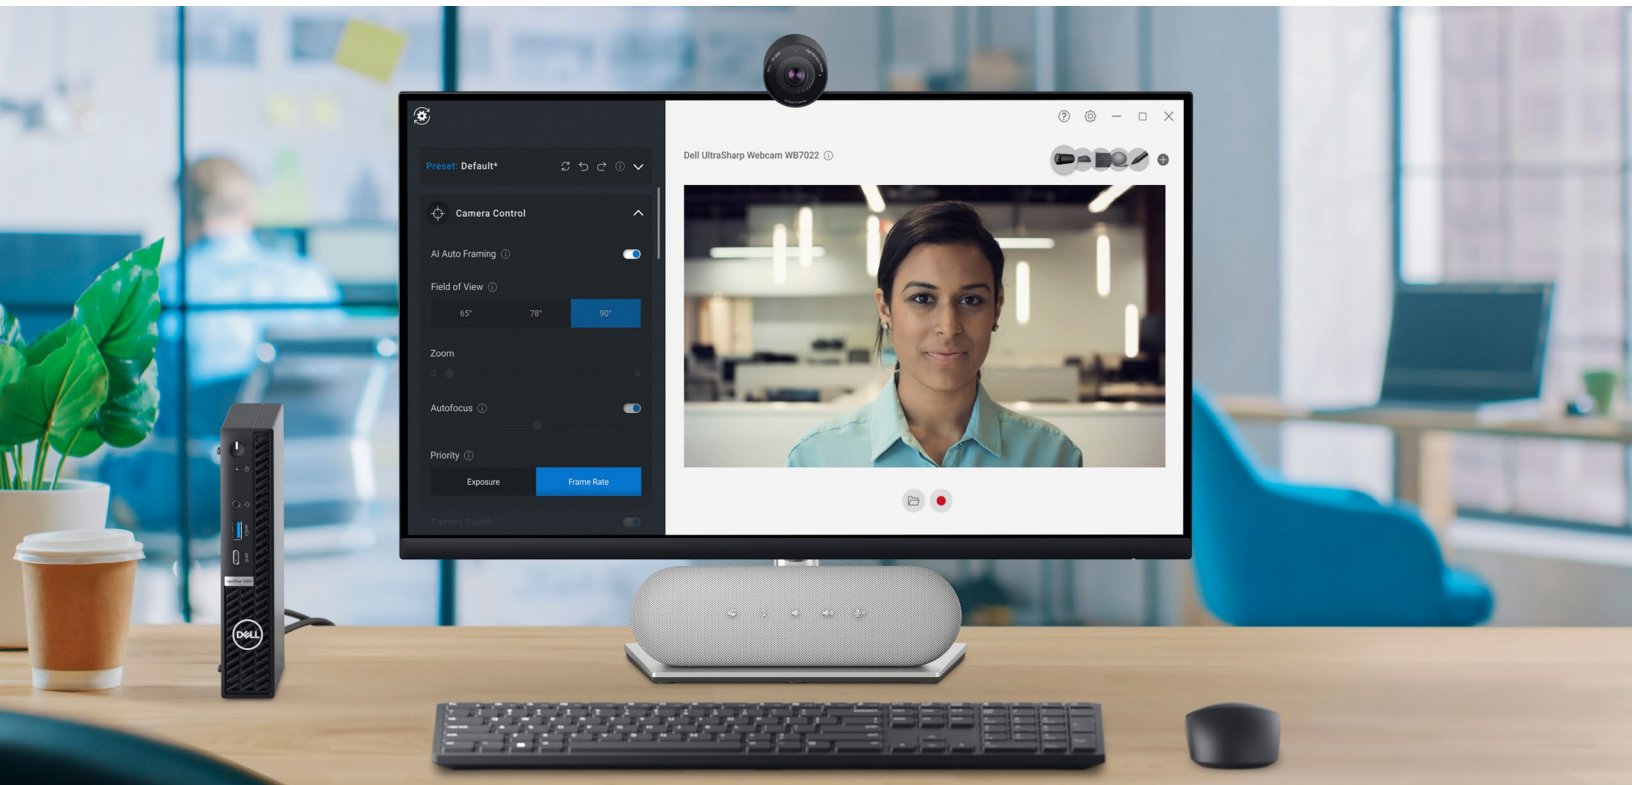

Elegant and premium design

Made of premium aluminum and a smooth textured metallic finish, the Dell UltraSharp Webcam looks great and makes you look even better. Mounted on your virtually borderless monitor, the webcam sits neatly atop without blocking a single pixel.

Get an unblocked view on your virtually borderless monitor with this sleek webcam mount.

Attach the magnetic mount on your webcam without tools and enjoy neat cable management.

Flexibly attach your webcam to the tripod¹ using the inbox tripod adapter.

Keeping you in focus

As the world's most intelligent 4K webcam¹, advanced AI auto-framing works to always stay focused on what matters most — you. It keeps you at the center of the picture no matter where you move.

¹ Based on internal analysis of external 4K personal conferencing webcams, August 2023.

See the full picture

Design how they see you with the easy and intuitive [Dell Peripheral Manager](#) software¹

Set up is easy, with no need for lengthy install guides. The [Dell Peripheral Manager](#)¹ instantly installs² on your PC to quickly guide you to showtime. Choose between three preset Fields of View: the default 90° view to show more of your background, 78° for mid-range or 65° for close-ups. You can customize your video with setting options that control HDR, Auto Focus, 5x Digital Zoom, AI Auto Framing, Brightness, Sharpness, Contrast and Saturation. Look your best every time with the Dell UltraSharp Webcam - WB7022.