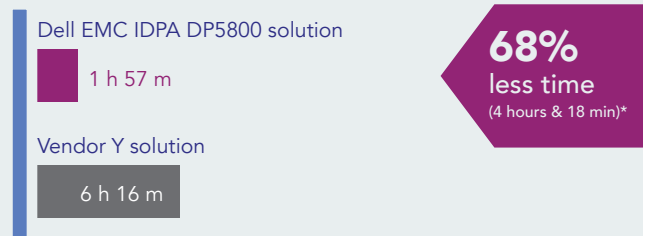

Total time to complete seven simulated days of backups for 500 VMs and two large databases