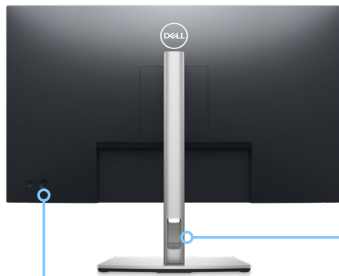

This sleek monitor features a small base and cable management design that hides cables in the monitor riser, for a clutter-free desk space at your office or home office.