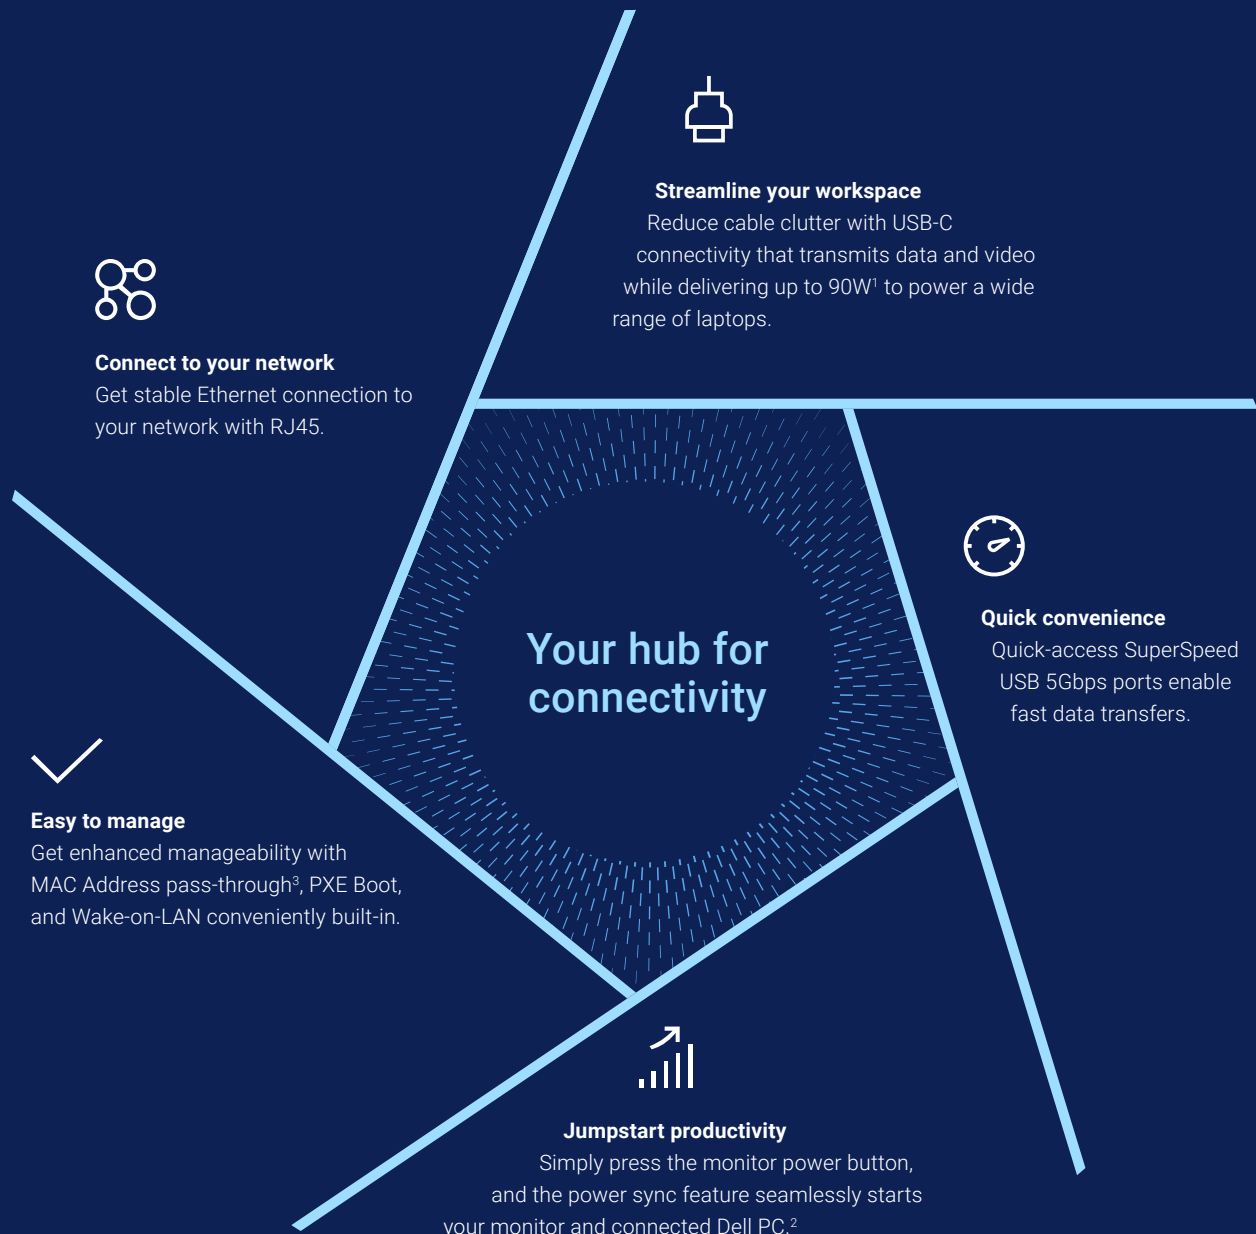

Connectivity that drives productivity

This USB-C Hub monitor offers extensive connectivity options including USB-C (up to 90W power delivery), RJ45 for wired Ethernet access, SuperSpeed USB for fast data transfers, and more.

¹ Dell adheres to standard USB-C specifications and protocol. Functionality with non-Dell USB-C systems may vary.

² The power sync feature on this Dell USB-C Monitor enables start up and wake-on-demand on compatible Dell PCs. Please check your Dell PC to ensure support of this feature.

³ MAC Address pass-through functionality is tested to work with most Dell PC systems. Functionality on non-Dell systems may vary.