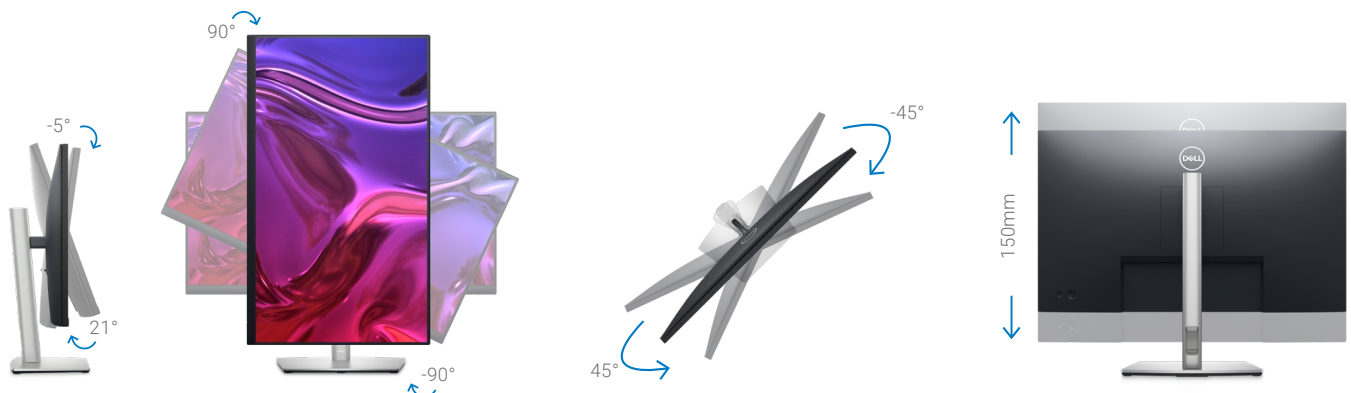

Work comfortably

Experience made-for-you comfort by tilting, pivoting, swiveling, and adjusting the height of your monitor (150mm max).