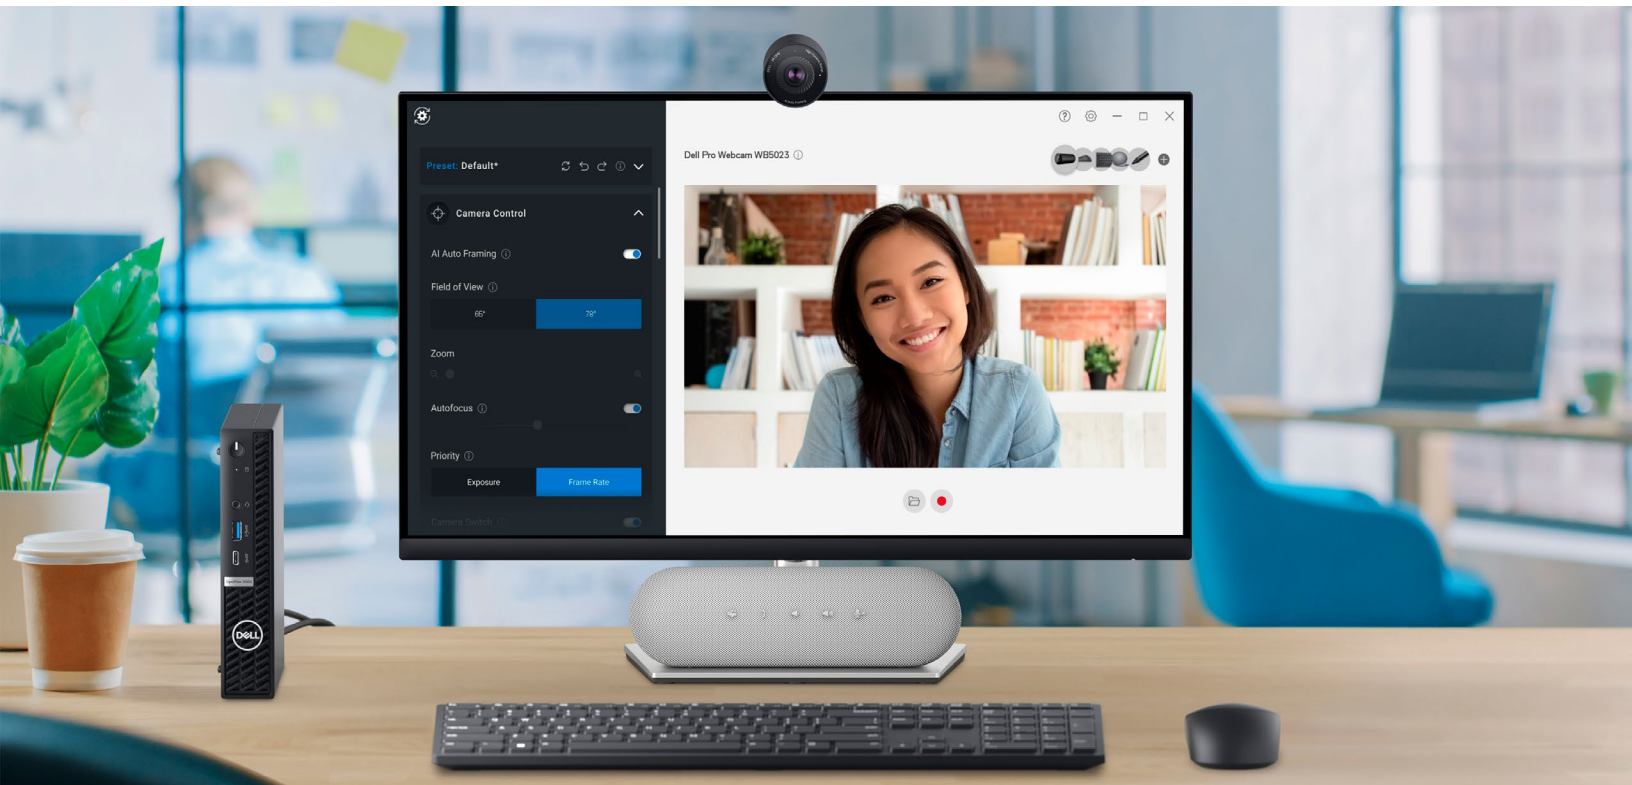

Superior video quality in extreme lighting conditions

Digital Overlap HDR (DOL-HDR) delivers true-to-life color in extreme lighting environments.

Look your best

With the perfect combination of Digital Overlap HDR (DOL-HDR) and Facial Detection Auto Exposure (FDAE), the webcam automatically optimizes your visual experience and helps you look your best, always.

Dell Pro Webcam – WB5023

Industry Webcams

Thoughtfully designed

Unobstructed view

Designed for your virtually borderless displays, the integrated mounting clip can be easily attached to your monitor, notebook or tripod¹. Adjust the camera to find your best angle and maximize eye contact.

Magnetic shutter cap

A privacy shutter cap allows you to effortlessly snap the cover over the webcam's lens for privacy and protecting it when not in use. When it's time for a call, it can be conveniently stowed behind the webcam for handy safekeeping.