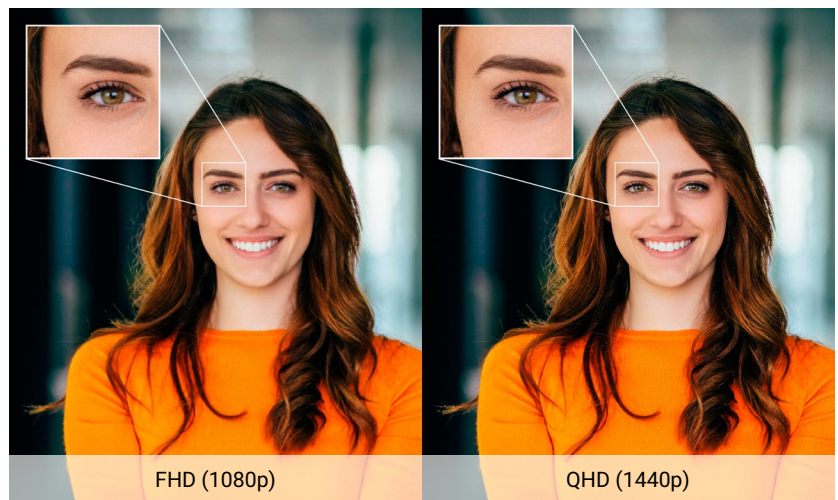

Look your best, always

Stunning clarity

The large Sony STARVIS™ sensor in this 2K QHD, 1440p camera takes in substantial light to give you vibrant picture clarity and a vivid image.

Spotlight's on you

AI Auto Framing tracks your movement, keeps you center-framed even as you move and shift, so the focus is always on you.