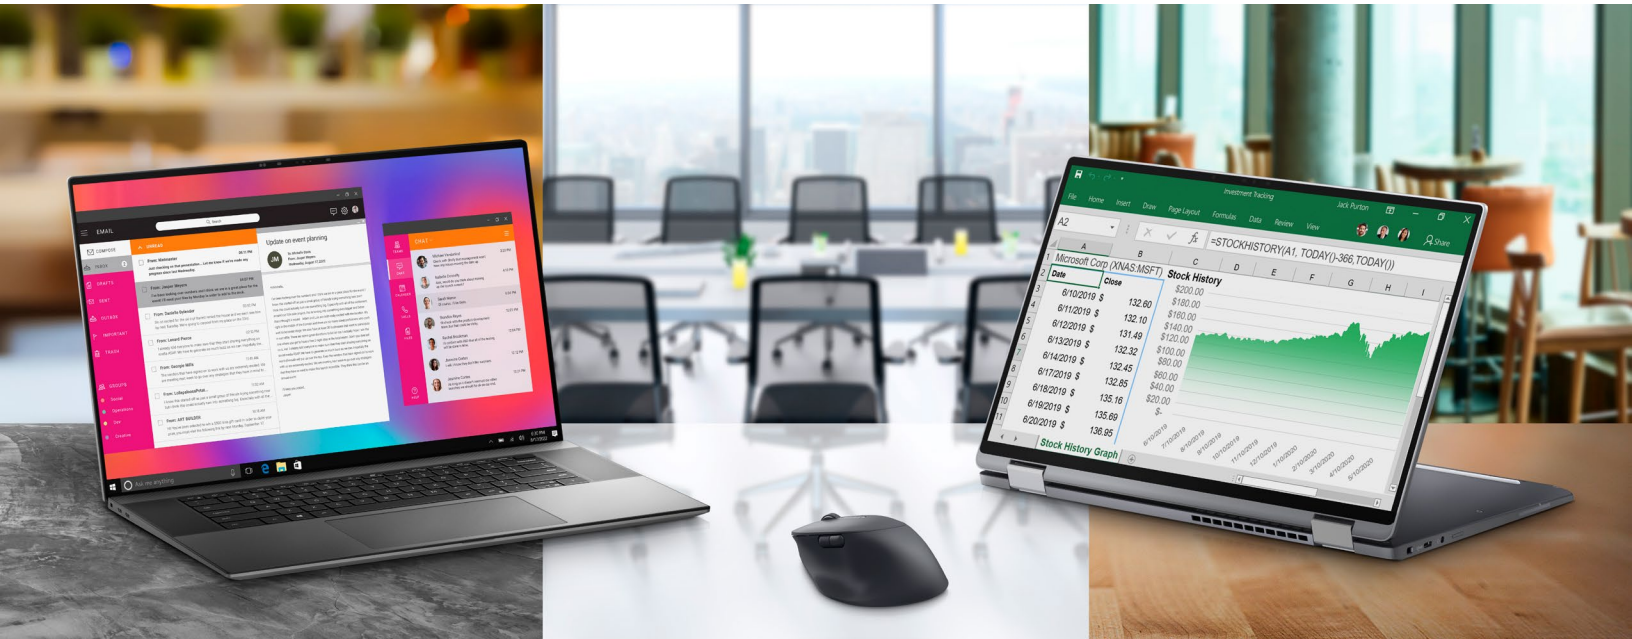

# Made to fit your hand

Dell Premier Rechargeable Mouse | **MS900**

Masterfully crafted to be extremely comfortable and easy to use thanks to its sculpted curves, innovative scroll wheels and long-lasting battery.

### Work everywhere

Thanks to the track-on-glass sensor you can easily work wherever you need to from glass and wood, to park benches and café tables alike. The DPI is adjustable from 800 to 8000 in increments of 200 so you can dial in the mouse to your preferences.