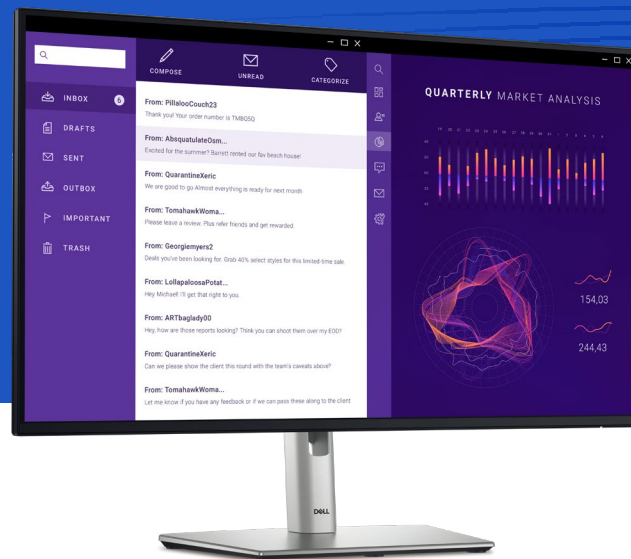

All-day productivity

Dell 27 Monitor | **P2725H**

Dell 27 Monitor | **P2725H without stand¹**

The world's # 1 monitor company*

* Dell monitors are #1 Worldwide for 9 years! Source: IDC Worldwide Quarterly PC Monitor Tracker, Q3 2023. From 2014 to 2023.

¹ Product availability may vary by country, please contact your Dell representative for more information.

4-star certified monitor for eye comfort¹

Get enhanced visual comfort and seamless connectivity with this 27-in FHD monitor.

Enhanced eye comfort

This monitor achieves TÜV Rheinland® 4-star eye comfort certification – the latest industry standard for eye comfort to help reduce signs of eye fatigue.

Benefit from improved ComfortView Plus, a built-in feature that reduces blue light emission to less than 35% while allowing you to see vibrant colors with 99% sRGB coverage, and 100Hz refresh rate that delivers smoother and sharper motion visuals.

Easy to connect

Connect your accessories across a variety of ports including DisplayPort 1.2, VGA, HDMI and a Quick Access USB-C port that delivers up to 15W of power.

See your work clearly

With In-Plane Switching (IPS) technology, this monitor offers a wide 178°/178° viewing angle, so you can view your work with consistent color and image quality from virtually any angle.