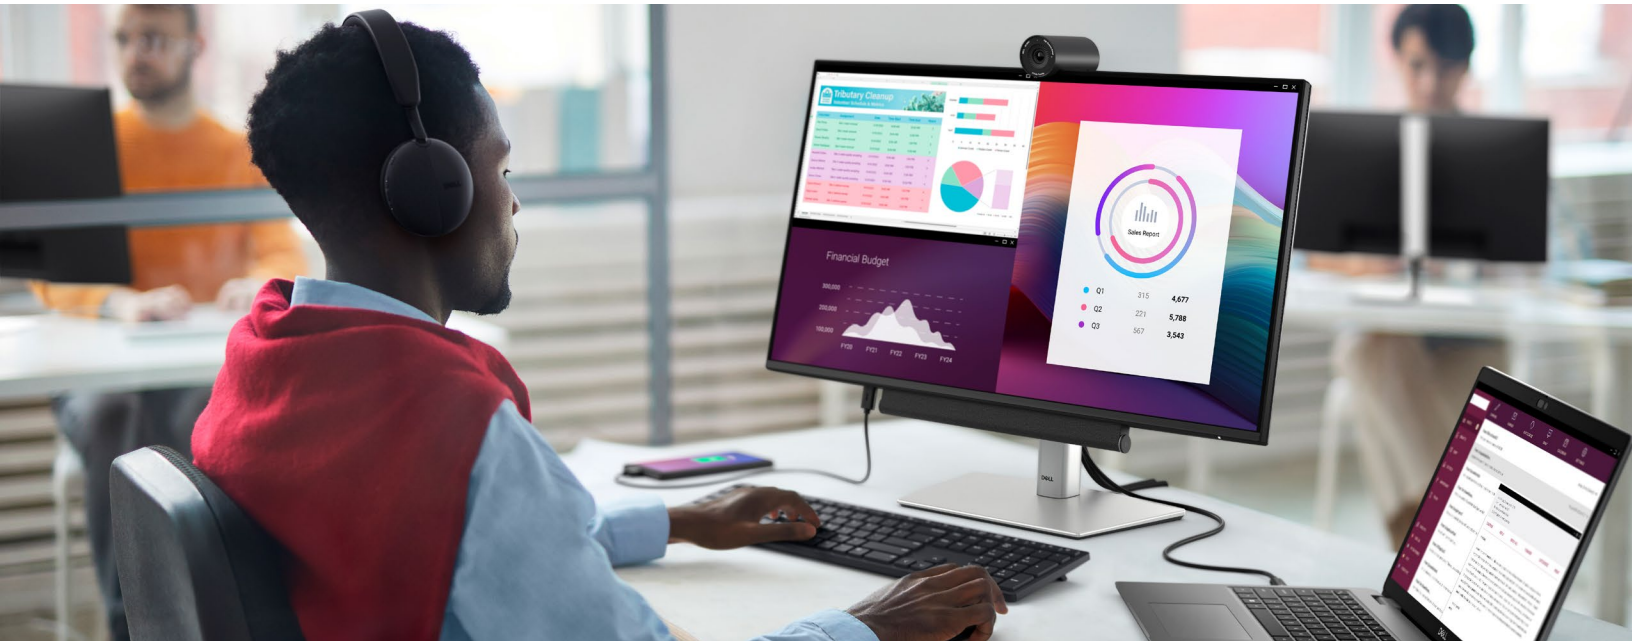

All day comfort

Get a seamless viewing experience and focus on your task with ultra-thin bezel design.