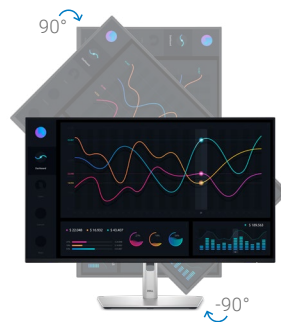

Get a seamless viewing experience and focus on your task with ultra-thin bezel design.

De-clutter your workspace

Free up your desk space with the small monitor base and hide cables from view by tucking them into the riser.¹

Experience made-for-you comfort by tilting¹, swiveling¹, pivoting¹ and adjusting the height¹ of your monitor (150mm max).

¹ Not applicable to Dell 27 Monitor – P2725H without stand.

Dell Display Manager