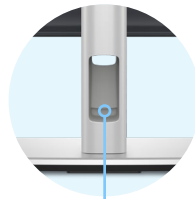

Get a seamless viewing experience and focus on your task with ultra-thin bezel design.

De-clutter your workspace

Free up your desk space with the small monitor base and hide cables from view by tucking them into the riser.¹