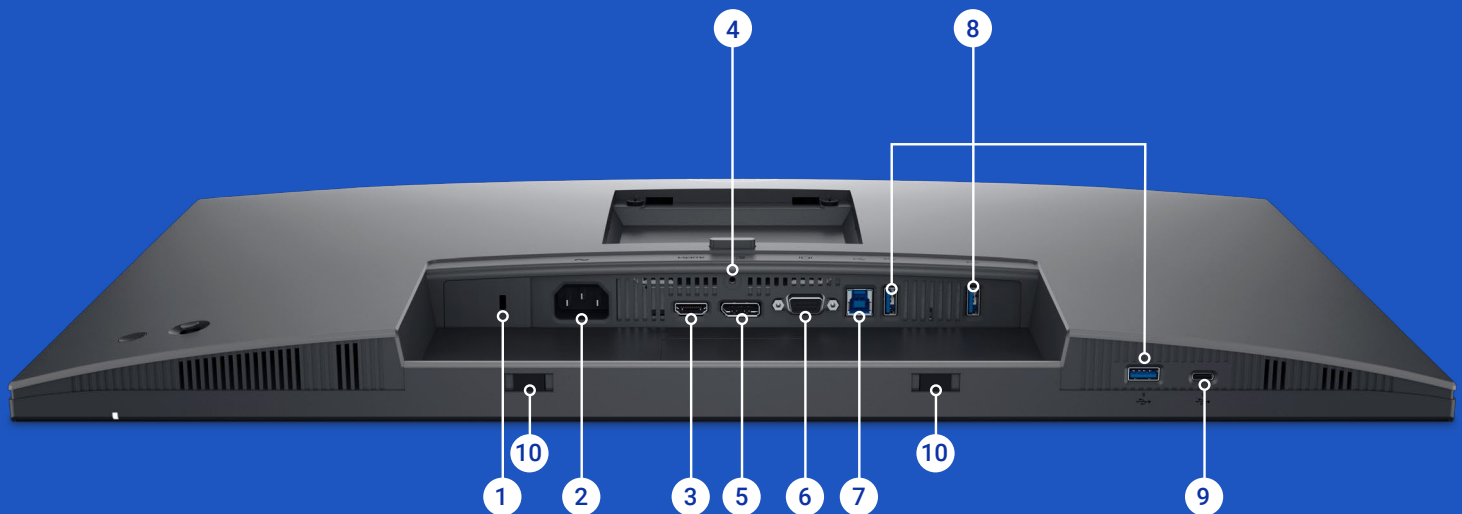

[Download Dell Display Manager](#)

Ports & Slots

- | | | | |
|----------|---------------------------------|-----------|---|
| 1 | Security lock slot ¹ | 7 | USB 3.2 Gen1 Type-B upstream |
| 2 | Power connector | 8 | USB 3.2 Gen1 Type-A downstream (3) |
| 3 | HDMI | 9 | USB 3.2 Gen1 Type-C downstream
(PD of up to 15W) |
| 4 | Stand-lock | 10 | Soundbar slots |
| 5 | DisplayPort 1.2 | | |
| 6 | VGA | | |