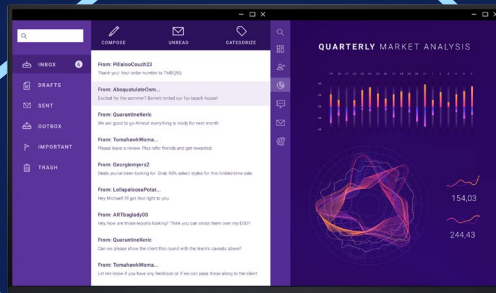

Get deeper blacks and brighter whites with 1500:1 contrast ratio.

¹ Based off TÜV Rheinland® eye comfort certification.

Enhanced eye comfort

Stay productive while ensuring eye comfort. The 100Hz refresh rate delivers smooth motion visuals, and improved ComfortView Plus reduces harmful low blue light emissions while allowing you to see vibrant colors with 99% sRGB coverage.

A better view from anywhere

See consistent images across wide viewing angles enabled by In-Plane Switching (IPS) technology and detailed images with 1500:1 contrast ratio on this FHD monitor.

Multi-task with ease