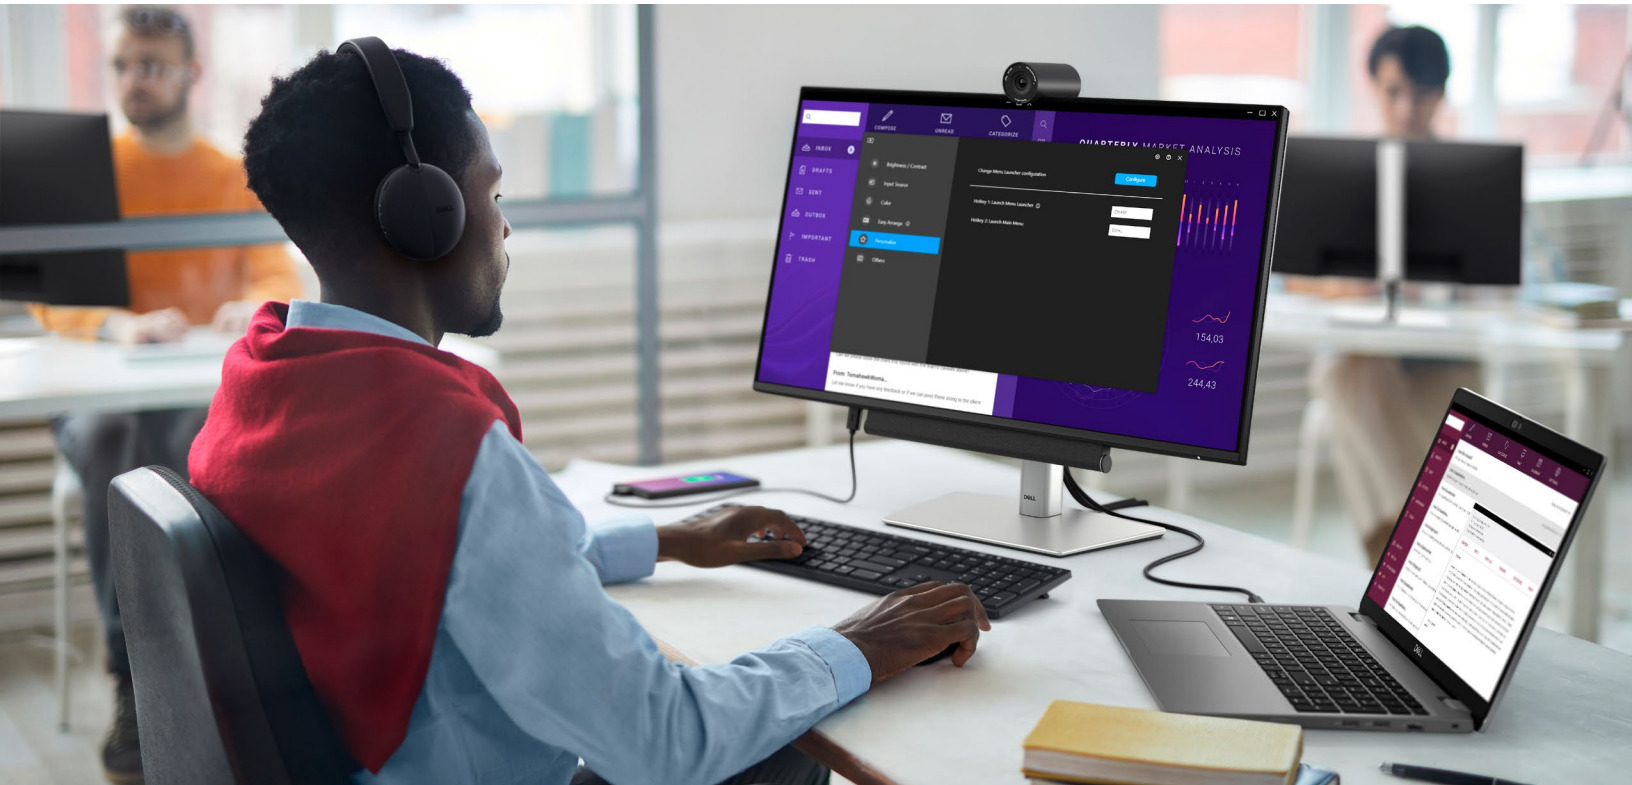

Experience made-for-you comfort by tilting¹, swiveling¹, pivoting¹ and adjusting the height¹ of your monitor (150mm max).

¹ Not applicable to Dell 27 Monitor – P2725H without stand.

Dell Display Manager