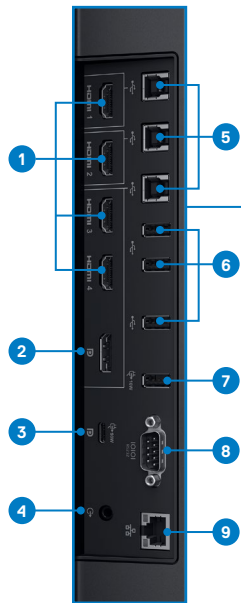

Connectivity and Accessories

DELL 86 4K INTERACTIVE TOUCH MONITOR | C8621QT

1 HDMI 2.0 x 4	5 USB 3.1 Upstream x 3	9 RJ45
2 DisplayPort 1.2	6 USB 3.1 Downstream x 3	10 OptiPlex Micro Holder (OptiPlex not included)
3 USB Type-C	7 USB Dedicated Charging Port	11 Security lock slot for the OptiPlex Micro Holder
4 Audio line-out⁵	8 RS232	

RECOMMENDED ACCESSORIES

* Dell monitors are #1 Worldwide for 9 years (2014 to 2022)! Source: IDC Worldwide Quarterly PC Monitor Tracker, Q4 2022.

** Based on Dell internal analysis, November 2018. Available on C8621QT, C7520QT and C5518QT monitors only.

† Compatible with OptiPlex 7000 XE MFF, OptiPlex 7080 XE MFF.

1 Two passive styluses included. Functionality depends on the software used.

2 Advanced Exchange: Dell will send you a replacement monitor the next business day in most cases, if deemed necessary after phone/online diagnosis. Shipping times may vary by location and for monitors 55" and above. Fee charged for failure to return defective unit. See dell.com/servicecontracts/global.

3 For a copy of the Limited Hardware Warranty, write Dell USA LP, Attn: Warranties, One Dell Way, Round Rock, TX 78682 or see Dell.com/warranty.

4 Availability varies, please visit www.dell.com/support for details.

5 The audio line-out port does not support headphones.

Dell.com/largeformatmonitors

Product availability varies by country. Please contact your Dell representative for more information.

© 2023 Dell Inc. All rights reserved.

Trademarks or trade names may be used in this document to refer to either the entities claiming the marks and names of their products. Dell disclaims proprietary interest in the marks and names of others. Reproduction in any manner whatsoever without express written permission from Dell is strictly forbidden.