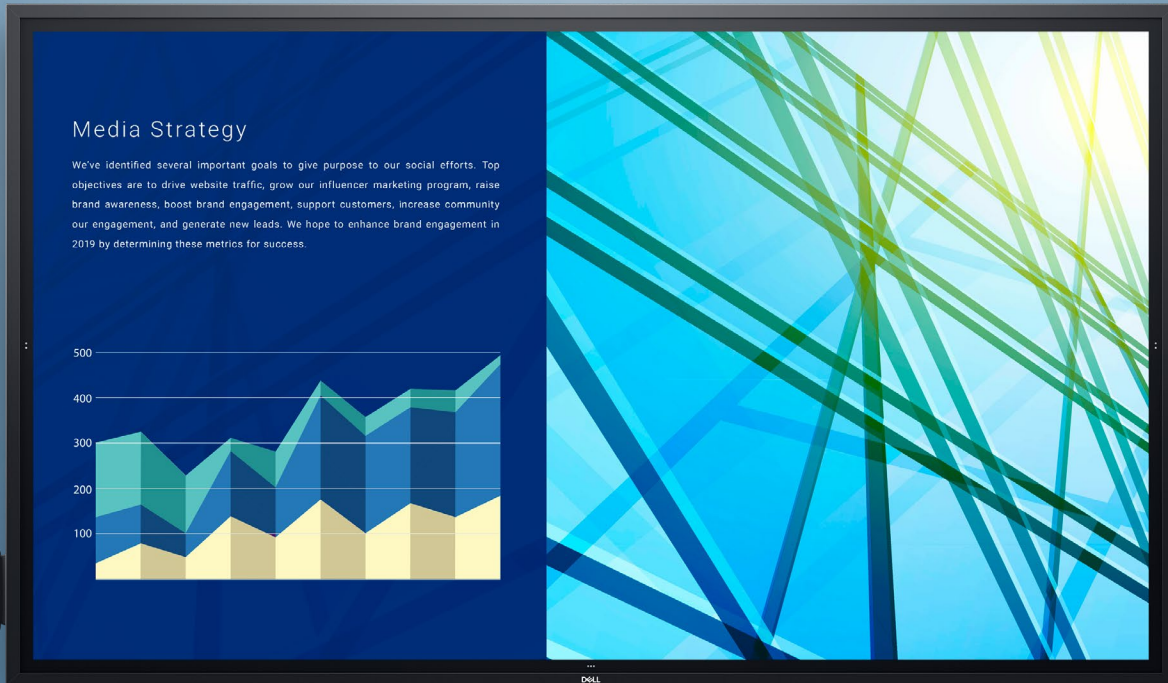

### REAL TIME TEAMWORK

Vast 85.6" 4K display with responsive technology improves collaboration. Features up to 20-point touch, dual-tip stylus and integrated speakers.