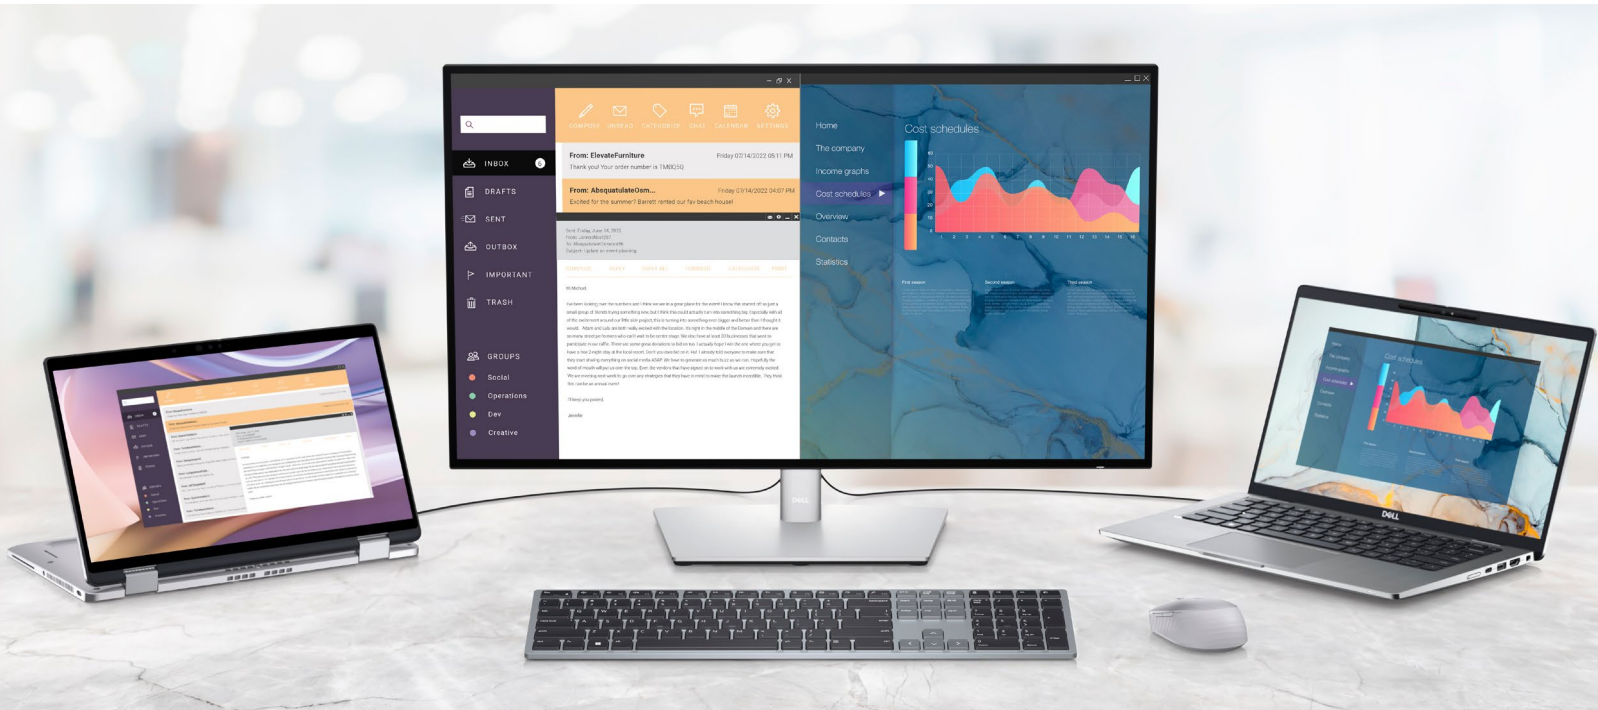

Outstanding multi- device connectivity and comfort

Dell Pro Plus Keyboard

MODEL: KB700

Ultimate productivity

Seamlessly connect and pair up to 3 devices via RF and Bluetooth connectivity. 12 programmable keys let you customize to frequently used applications or functions.

Stylishly comfortable

Full sized yet slim, this quiet keyboard keeps you efficient with all the keys you need. Tilt legs give you the flexibility to adjust to your preferred typing position. Work comfortably in style with this sleek keyboard that comes with a premium finish.