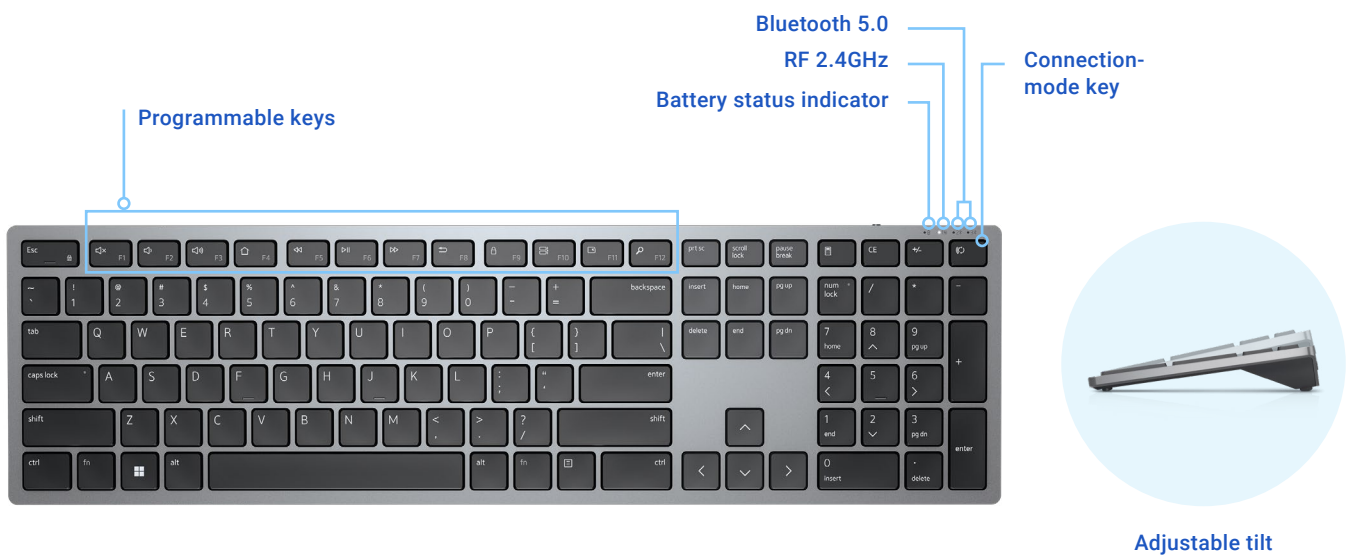

Outstanding multi-device connectivity and comfort

Experience superior multitasking features with a stylish and comfortable premium keyboard. Complete your tasks powered by one of the industry's leading battery lives at up to 36 months.¹

Tested and certified to work seamlessly with Dell systems

128-bit AES (Advanced Encryption Standard) encryption on keyboard helps protect your data transmission across your PCs and devices, providing you with a secure connection while typing.

Advanced Exchange Service gets you a replacement keyboard shipped the next business day should your existing one become faulty within the 3-year warranty period.²

¹ Based on Dell analysis of battery life usage model calculations, Nov. 2020. Results vary depending on use, operating conditions and other factors.
² Replacement part/unit dispatched, if needed, following completion of phone/online diagnosis. Fee charged for failure to return defective unit. Availability varies.