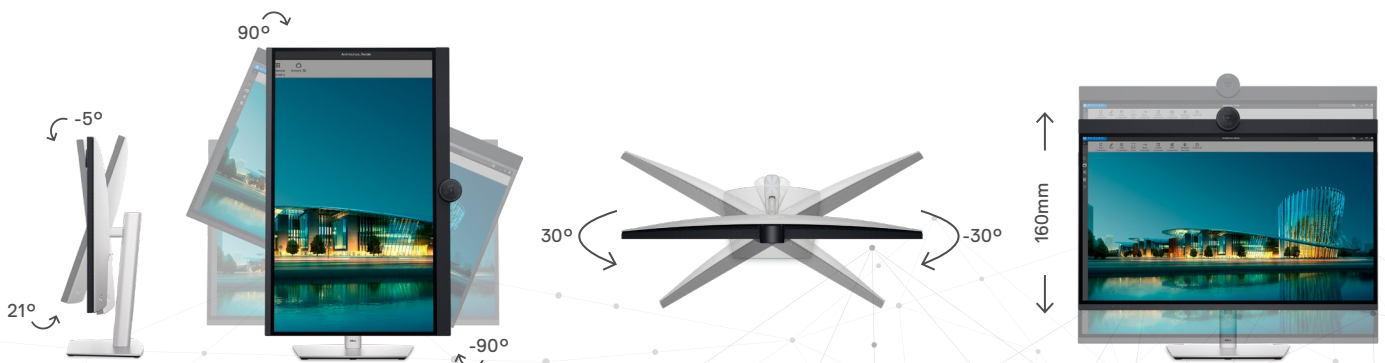

ULTRASHARP MONITOR

U3224KB

Designed for you

Crafted with a premium platinum silver finish, this stylish Dell UltraSharp 6K monitor fits both home and office environments.

Designed with purpose

The small base and elegant cable management system hides cords within the monitor riser.

Easy-to-use

Navigate the onscreen menu and adjust settings with a convenient joystick control.

Work comfortably

Experience made-for-you comfort by tilting, pivoting, swiveling and adjusting the height of your monitor (160mm max).

ULTRASHARP MONITOR

U3224KB

Dell Display Manager

Modern Intuitive User Interface

New modern user interface for ease of use and personalization of features with Menu launcher

Productive at every level

Easy Arrange allows you to easily tile multiple applications across one or more screens with 49 pre-set window partitions and the ability to personalize up to five windows, giving you improved multitasking abilities. Easy Arrange Memory save the placement of your programs and applications in the layouts and restore them when you select the preferred layout.