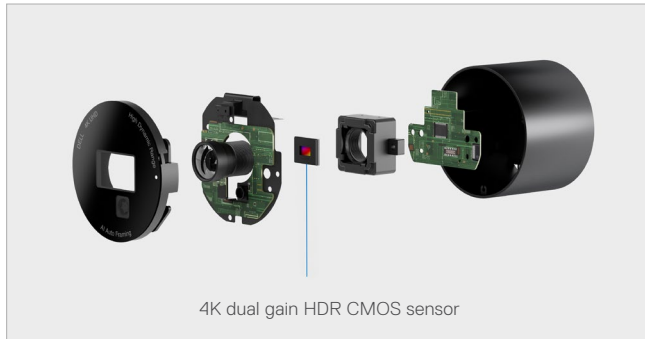

...

Adjust to your comfort

Tilt, pivot, swivel, and height adjustable (160mm max).

...

Connect to multiple devices with **Thunderbolt™ 4** (up to 140W power delivery¹), **RJ45** (Ethernet), **super speed USB 10Gbps** and **quick access front** ports.

¹ Complies to USB-IF Extended Power Range (EPR) standard.

ULTRASHARP MONITOR

U3224KB

Connect like you're there

Make the world take notice

The intelligent webcam includes a 4K dual gain HDR CMOS sensor and multi-element lens to deliver crystal clear images.