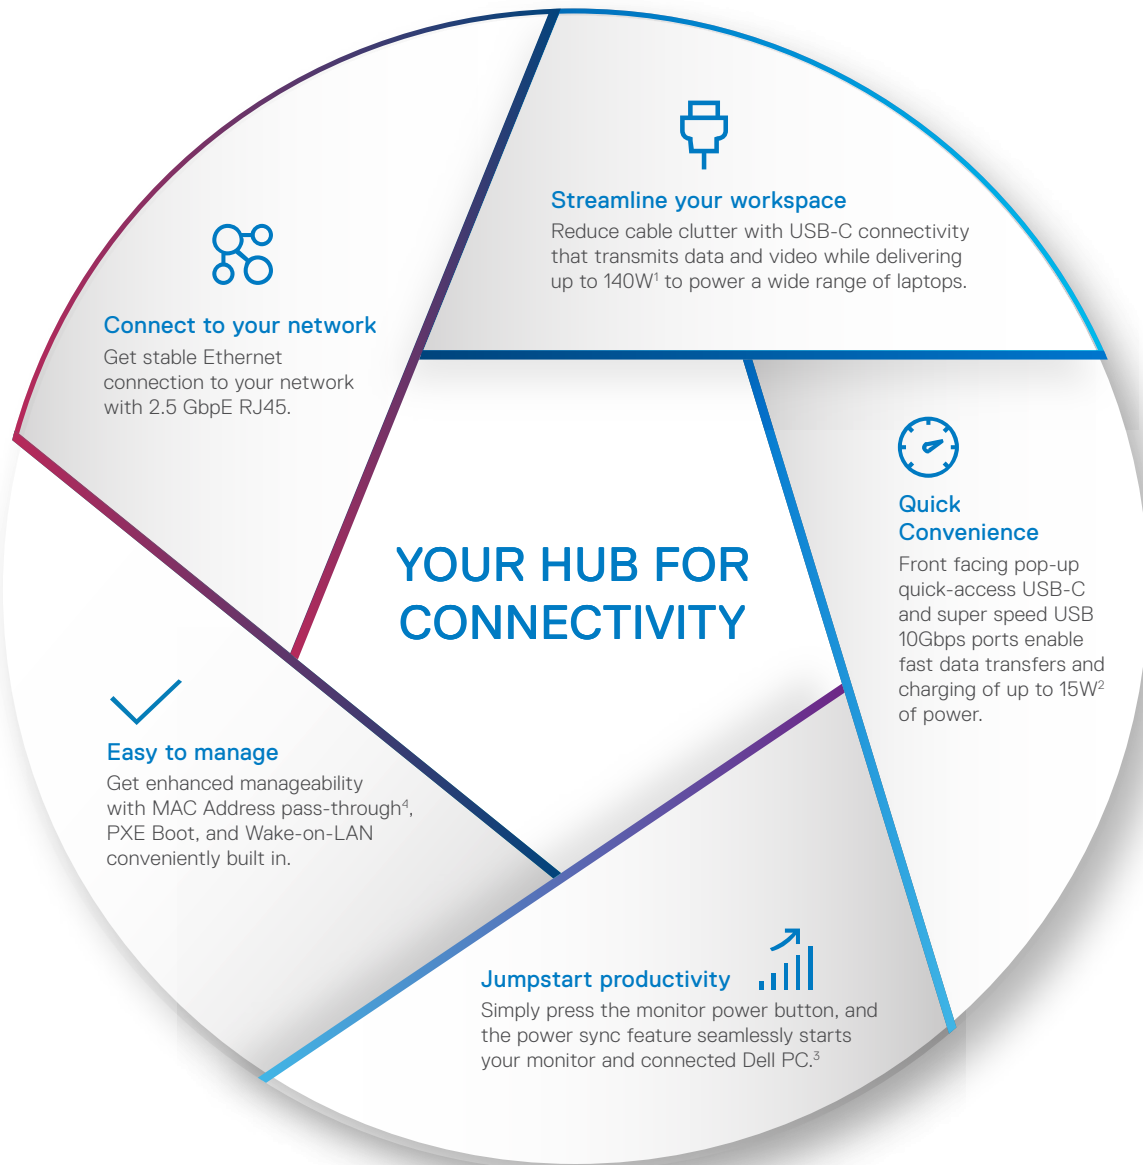

U3224KB

Connectivity that drives productivity

USB-C Hub monitors offer extensive connectivity options including Thunderbolt™ 4 (up to 140W power delivery¹), 2.5 GbpE RJ45 for wired Ethernet access, super speed USB for fast data transfers, and more.

1 Complies to USB-IF Extended Power Range (EPR) standard.

2 Via quick access USB-C port.

3 The power sync feature on this Dell USB-C Monitor enables start up and wake-on-demand on compatible Dell PCs. Please check your Dell PC to ensure support of this feature.

4 MAC Address pass-through functionality is tested to work with most Dell PC systems. Functionality on non-Dell systems may vary.