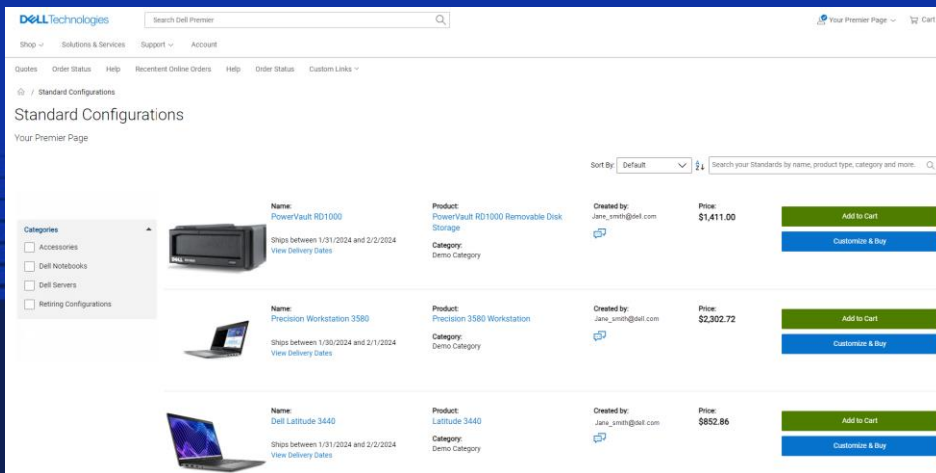

Configurazioni standard Dell

Pacchetti di prodotti personalizzati creati secondo le tue specifiche, al prezzo pattuito

- Stabilisci degli standard a livello aziendale per gli acquisti ripetuti
- Assegna nomi e categorie ai prodotti in linea con le tue esigenze aziendali
- Controlla la spesa IT e blocca le configurazioni al prezzo pattuito
- Aggiungi al carrello o personalizza e acquista le configurazioni in un solo clic
- Ricevi notifiche per ogni articolo quando una configurazione standard sta per essere o è stata ritirata
- Contatta il reparto vendite per qualsiasi configurazione con l'icona della chat*

*Disponibilità per le transazioni a livello federale negli Stati Uniti e nell'area LATAM prevista nei prossimi mesi del 2024. Roadmap e tempistiche soggette a modifica. Per ulteriori informazioni, contattare il proprio Account Team.