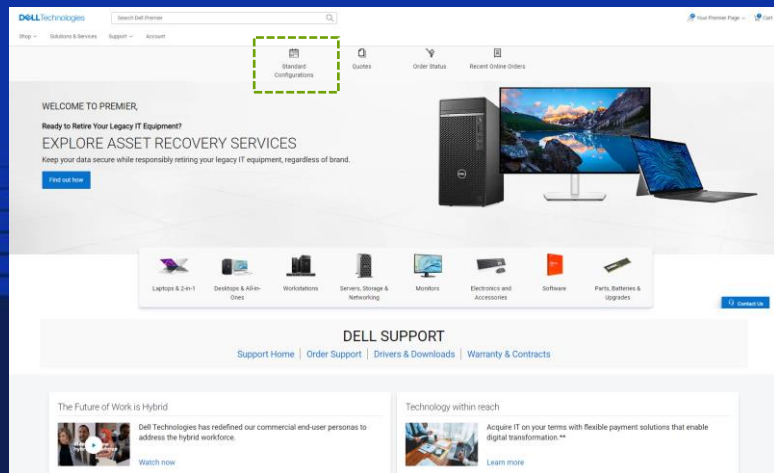

Configurazioni standard Dell

Pacchetti di prodotti personalizzati creati secondo le tue specifiche, al prezzo pattuito

- Stabilisci degli standard a livello aziendale per gli acquisti ripetuti
- Assegna nomi e categorie ai prodotti in linea con le tue esigenze aziendali
- Controlla la spesa IT e blocca le configurazioni al prezzo pattuito
- Aggiungi al carrello o personalizza e acquista le configurazioni in un solo clic
- Ricevi notifiche per ogni articolo quando una configurazione standard sta per essere o è stata ritirata
- Contatta il reparto vendite per qualsiasi configurazione con l'icona della chat*

*Disponibilità per le transazioni a livello federale negli Stati Uniti e nell'area LATAM prevista nei prossimi mesi del 2024. Roadmap e tempistiche soggette a modifica. Per ulteriori informazioni, contattare il proprio Account Team.