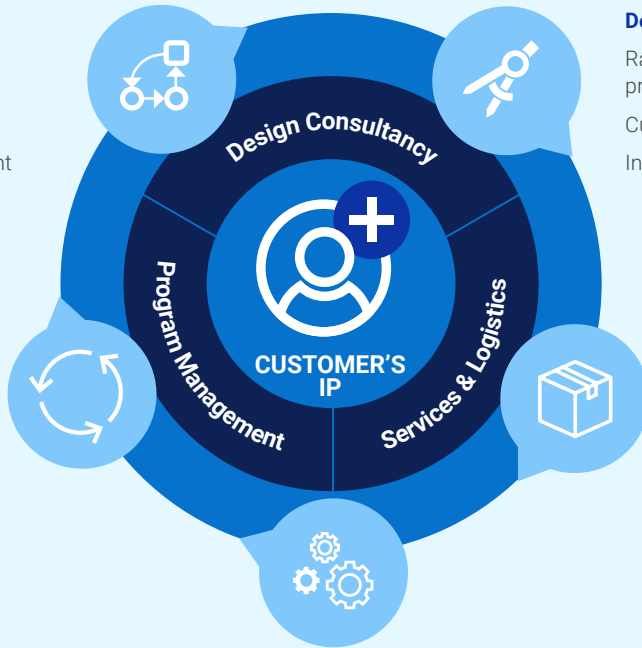

# Accelerate from idea to impact, **now.**

Our OEM Solutions team simplifies every stage of your product lifecycle.

The faster the world changes, the faster great, innovation-driven companies change with it. OEM Solutions helps customers reimagine their solutions and accelerate from idea to impact.

## Planning & Strategy

OEM engineering  
CTO, architects and product planners  
Program management

## Lifecycle Management

Lifecycle monitoring and reporting  
Continuing evolution of your solution