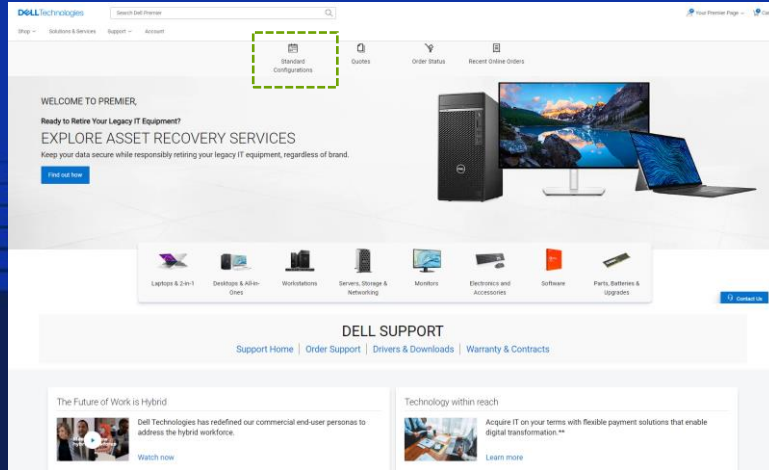

Dell standaardconfiguraties

Gepersonaliseerde productbundels die volgens uw specificaties en tegen onderhandelde tarieven zijn samengesteld

- Stel bedrijfsbrede standaarden in voor herhaalaankopen
- Wijs productnamen en -categorieën toe die aansluiten op uw bedrijfsbehoeften
- Beheer uw IT-uitgaven en vergrendel configuraties tegen onderhandelde tarieven
- Voeg ze aan de winkelwagen toe, of maak ze op maat en koop configuraties, alles met één klik
- Ontvang meldingen per item wanneer een standaardconfiguratie niet meer beschikbaar is of binnenkort buiten gebruik wordt gesteld
- Op elke configuratie direct verbinding met Sales via de chat-pictogram*

*Beschikbaarheid voor LATAM- en US Federal-transacties later in 2024. Roadmaps en tijdslijnen kunnen worden gewijzigd. Neem voor meer informatie contact op met uw accountteam.