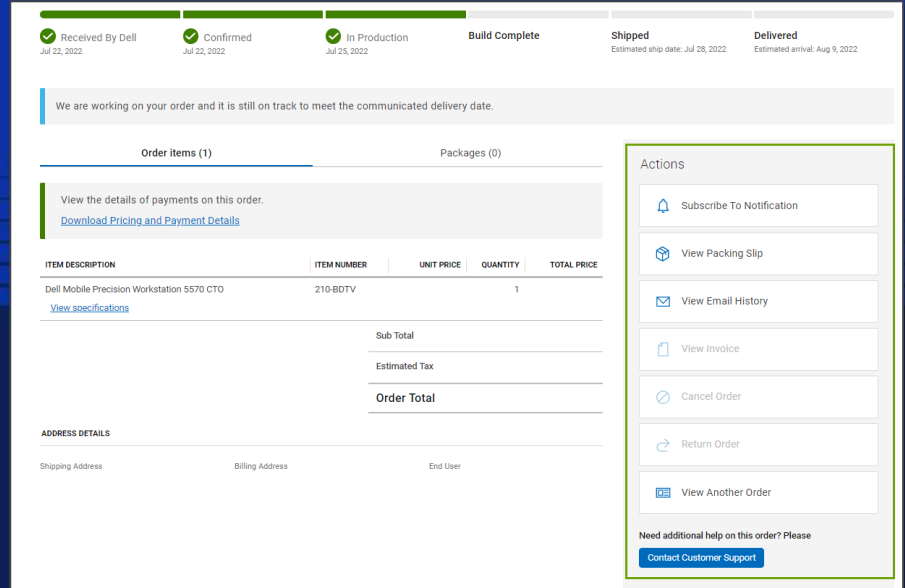

Bestellingen volgen

Krijg eenvoudig toegang tot track- en tracegegevens en controleer uw bestellingen

- Met één klik op de knop krijgt u eenvoudig toegang tot de status van uw bestelling, wanneer het u uitkomt
- Beheer eenvoudig bestellingen: bekijk pakbonnen, facturen en *initieer retourzendingen
- Klik op het bestelnummer om toegang te krijgen tot nuttige koppelingen, zoals wanneer u contact wilt opnemen met de klantenservice of informatie over de koerier wilt krijgen
- Toegang tot eerdere bestellingen van de afgelopen 2 jaar
- Ontvang e-mails met details over het volgen van bestellingen en verzendbevestigingen

*Niet beschikbaar in CN, TW of HK