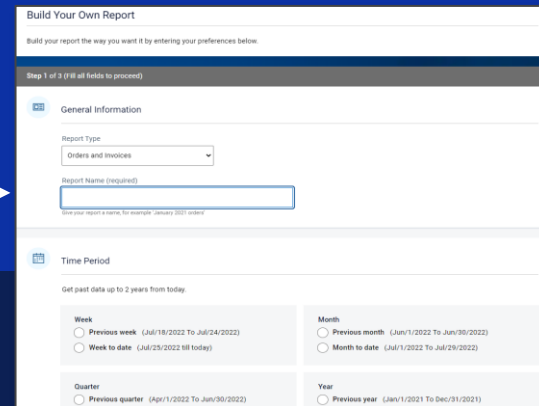

Rapportage

Pas uw rapporten eenvoudig aan en download ze naar uw versie van Premier Page

- Maak uw eigen rapportagedashboard op basis van een selectie aan filters, zoals voor de details over uw bestelling of klant, de track- en trace-code en leveringsgegevens. Geniet van de snelle en betrouwbare selfservice ervaring
- Bekijk een aantal rapporten voor lopende aankopen en aankopen uit het verleden bij Dell. Neem contact op met uw Dell Technologies-accountteam om te bespreken welke rapportageoptie het beste is voor uw bedrijf

*Als de rapportfunctie niet beschikbaar is in uw account, neem dan contact op met uw Dell Technologies-accountteam