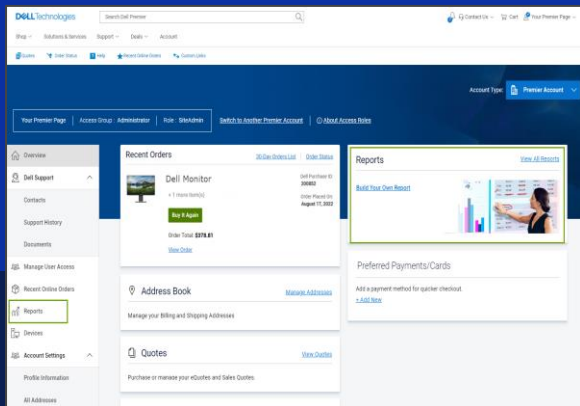

Rapportage

Pas uw rapporten eenvoudig aan en download ze naar uw versie van Premier Page

- Maak uw eigen rapportagedashboard op basis van een selectie aan filters, zoals voor de details over uw bestelling of klant, de track- en trace-code en leveringsgegevens. Geniet van de snelle en betrouwbare selfservice ervaring
- Bekijk een aantal rapporten voor lopende aankopen en aankopen uit het verleden bij Dell. Neem contact op met uw Dell Technologies-accountteam om te bespreken welke rapportageoptie het beste is voor uw bedrijf

*Als de rapportfunctie niet beschikbaar is in uw account, neem dan contact op met uw Dell Technologies-accountteam