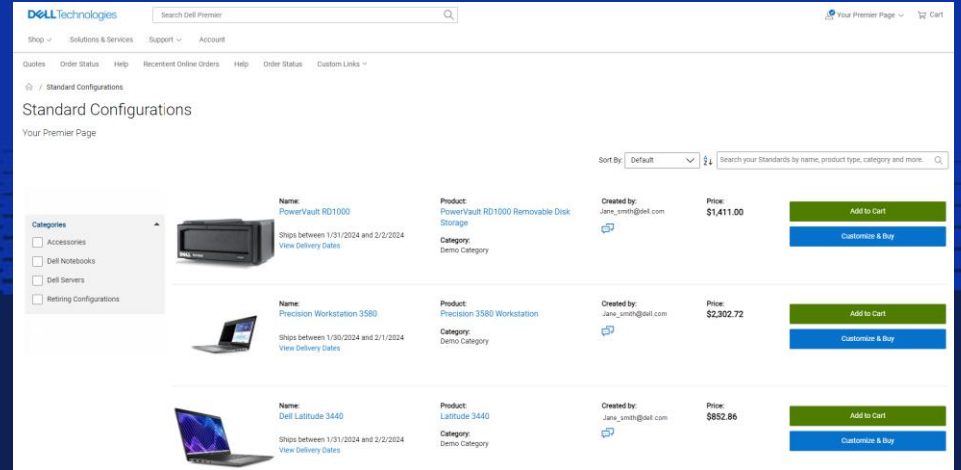

Dell standaardconfiguraties

Gepersonaliseerde productbundels die volgens uw specificaties en tegen onderhandelde tarieven zijn samengesteld

- Stel bedrijfsbrede standaarden in voor herhaalaankopen
- Wijs productnamen en -categorieën toe die aansluiten op uw bedrijfsbehoeften
- Beheer uw IT-uitgaven en vergrendel configuraties tegen onderhandelde tarieven
- Voeg ze aan de winkelwagen toe, of maak ze op maat en koop configuraties, alles met één klik
- Ontvang meldingen per item wanneer een standaardconfiguratie niet meer beschikbaar is of binnenkort buiten gebruik wordt gesteld
- Op elke configuratie direct verbinding met Sales via de chat-pictogram*

*Beschikbaarheid voor LATAM- en US Federal-transacties later in 2024. Roadmaps en tijdslijnen kunnen worden gewijzigd. Neem voor meer informatie contact op met uw accountteam.