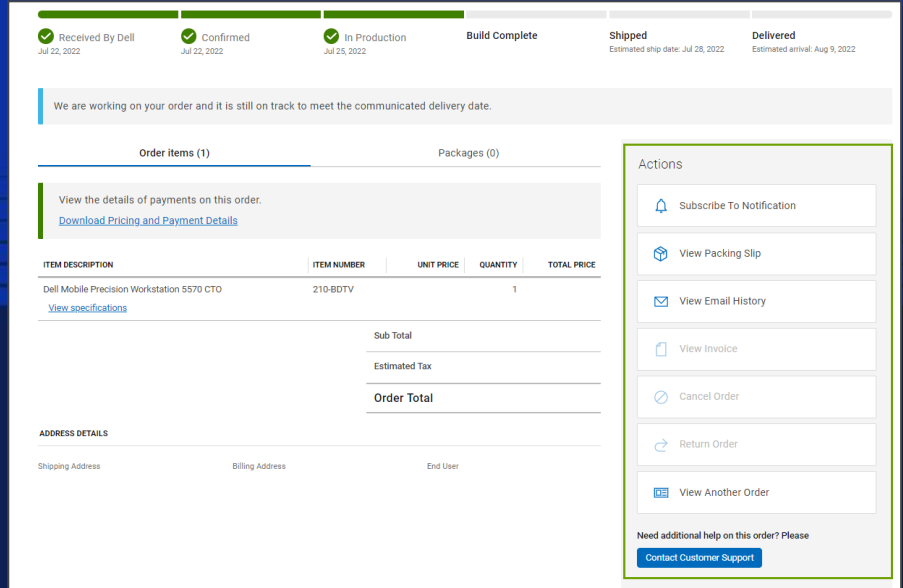

Orderspårning

Enkel åtkomst till spårningsinformation och granskning av beställningar

- Med ett klick på en knapp kommer du enkelt åt din beställningsstatus när det passar dig
- Hantera beställningar med lätthet: se följesedlar och fakturor och *initiera retur
- Klicka på beställningsnumret för att komma åt praktiska länkar, som kontakter, kundsupport och leverantörsinformation
- Få tillgång till tidigare beställningar från upp till de senaste 2 åren
- Få e-postmeddelanden med information om orderspårning och leveransbekräftelser

* Inte tillgängligt i CN, TW eller HK