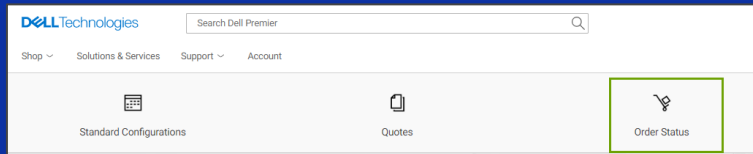

Orderspårning

Enkel åtkomst till spårningsinformation och granskning av beställningar

- Med ett klick på en knapp kommer du enkelt åt din beställningsstatus när det passar dig
- Hantera beställningar med lätthet: se följesedlar och fakturor och *initiera retur
- Klicka på beställningsnumret för att komma åt praktiska länkar, som kontakter, kundsupport och leverantörsinformation
- Få tillgång till tidigare beställningar från upp till de senaste 2 åren
- Få e-postmeddelanden med information om orderspårning och leveransbekräftelser

* Inte tillgängligt i CN, TW eller HK