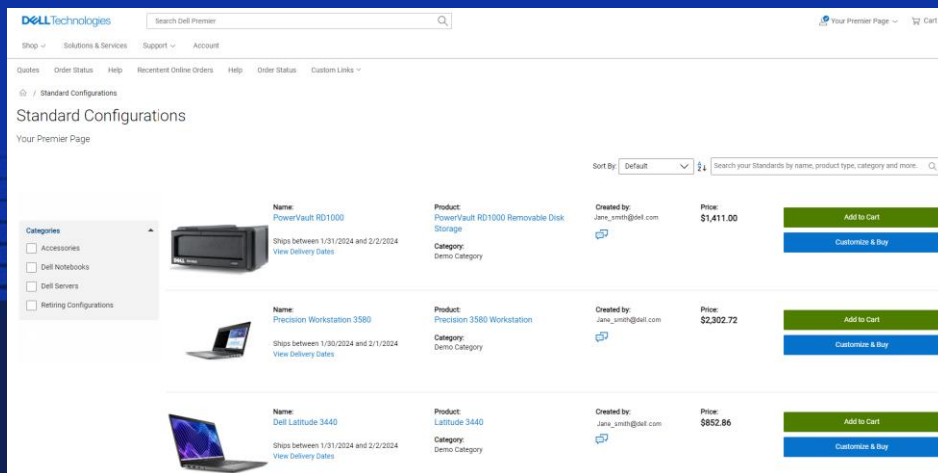

Dells standardkonfigurationer

Personliga produktpaket skapade enligt dina specifikationer, till förhandlat pris

- Ställ in företagsomfattande standarder för upprepade inköp
- Tildela produktnamn och kategorier som passar dina affärsbehov
- Kontrollera IT-utgifter och lås konfigurationer till förhandlade priser
- Lägg till i kundvagnen eller anpassa och köp konfigurationer med ett enda klick
- Få meddelanden per artikel när en standardkonfiguration är på väg att ta slut eller har tagits ur produktion
- Kontakta en säljare på valfri konfiguration via chattikonen*

*Tillgängligt för LATAM och statliga myndigheter (USA) senare under 2024. Ändringar av pris och tillgänglighet kan förekomma. Kontakta kontoteam om du vill ha mer information.